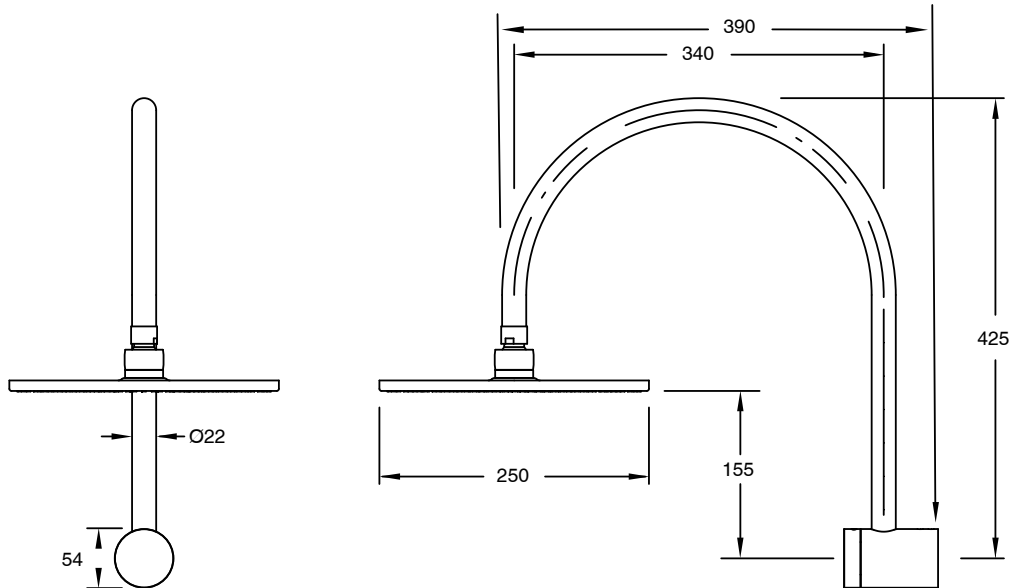

SUSSEX

Sussex Pure Hi-Rise Shower Curved with 250mm Shower Head PVD Brushed Gold (3 Star)

9510981

SPECIFICATIONS	
Recommended Use	Residential;Commercial
Colour Finish	Brushed Gold
Primary Material	DR Brass
Recommended Pressure Range	150 - 500 kPa as per AS3500
Max Continuous Working Temperature (deg C)	65
Min Continuous Working Temperature (deg C)	1
WARRANTY	
Residential Use (Years)	40
Commercial Use (Years)	10
<i>Please refer to Sussex Warranty page for full Terms and Conditions</i>	

Disclaimer: Products in this specification manual must by regulation be installed by licensed and registered trade people. The manufacturer/distributor reserves the right to vary specifications or delete models from their range without prior notification. Dimensions are nominal measurements only. Dimensions and set-outs listed are correct at time of publication however the manufacturer/distributor takes no responsibility for printing errors.