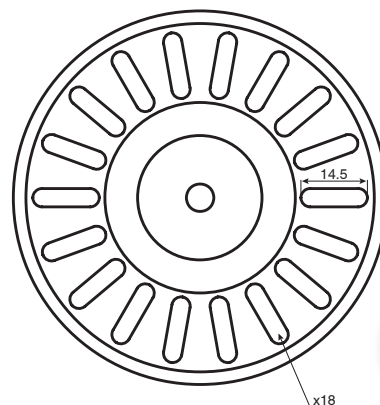

AFA Sink Basket Waste Complete Plug & Waste Stainless Steel

SPECIFICATIONS

Recommended Use	Domestic, Hotel & Commercial
Material	Stainless Steel

WARRANTY

Warranty - Domestic Use	12 Months
Replacement Warranty	12 Months

Please refer to Warranty Page for full Terms and Conditions

Dimensions are nominal measurements only.

Disclaimer: Products in this specification manual must by regulation be installed by licensed and registered trade people. The manufacturer/distributor reserves the right to vary specifications or delete models from their range without prior notification. Dimensions are nominal measurements only. Dimensions and set-outs listed are correct at time of publication however the manufacturer/distributor takes no responsibility for printing errors.

Published 18/12/2017

To see the complete AFA range go to www.reece.com.au/bathrooms