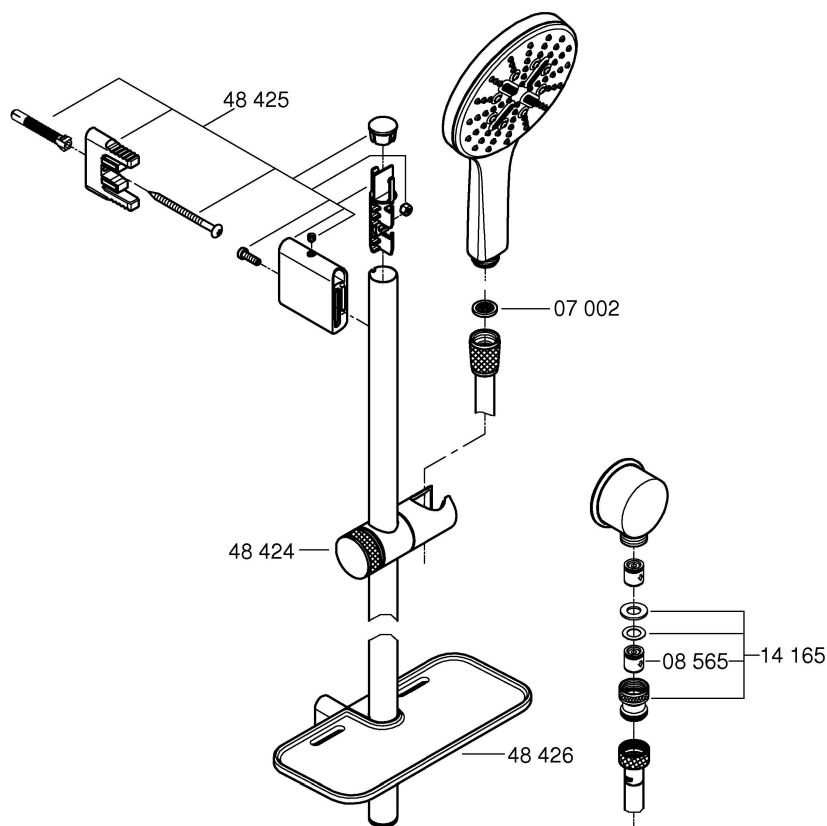

RAINSHOWER SMARTACTIVE
ROUND RAIL SHOWER

MODEL # 26623EN0

Pure Freude
an Wasser

Installation instructions

Installation Instructions

This shower is suitable for use with high pressure water applications. Using this product in conjunction with gravity-fed water heaters, low and unequal pressure supply systems, tempering valves & thermostatic mixing valves may result in unsatisfactory performance.

Suitable for High Pressure applications 150kPa – 500kPa

Care must be taken by the installing tradesperson to ensure connecting threads do not damage the flow controller when installing this product.

The installation tradesperson must ensure they install this product in accordance with AS/NZS 3500 and all other relating AS/NZS regulations that apply to the installation of this product.

RAINSHOWER SMARTACTIVE
 ROUND RAIL SHOWER
 MODEL # 26623EN0

*Pure Freude
 an Wasser*

Spare Parts

Pos.-nr.	Product Description	Order-nr.	Units per package
1	Shower rail holder		1
2	Glider		1
3	Soap dish	48426000	1
4	Filter	0700200M	1
5	Non return valve	14165000	1