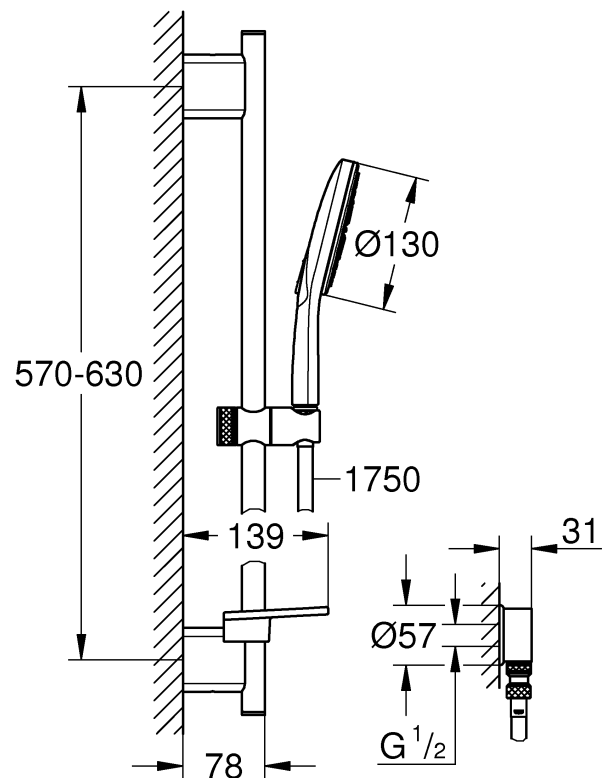

RAINSHOWER SMARTACTIVE
ROUND RAIL SHOWER
MODEL # 26623EN0

Product Specifications

Pure Freude
an Wasser

GROHE

Product Description:

Rainshower SmartActive
130mm Square rail shower, 3 sprays
GROHE DreamSpray perfect spray pattern Consisting of:
Rain spray, ActiveMassage spray & Jet spray

GROHE StarLight chrome finish
GROHE EcoJoy 9.5 l/min flow limiter
Grohe SmartTip control
Twistfree to prevent hose from twisting
Chrome plated
SpeedClean anti-lime system
Inner WaterGuide for a longer life
Suitable for instantaneous heater
Adjustable fixation brackets
Dual check-valve - back flow protection