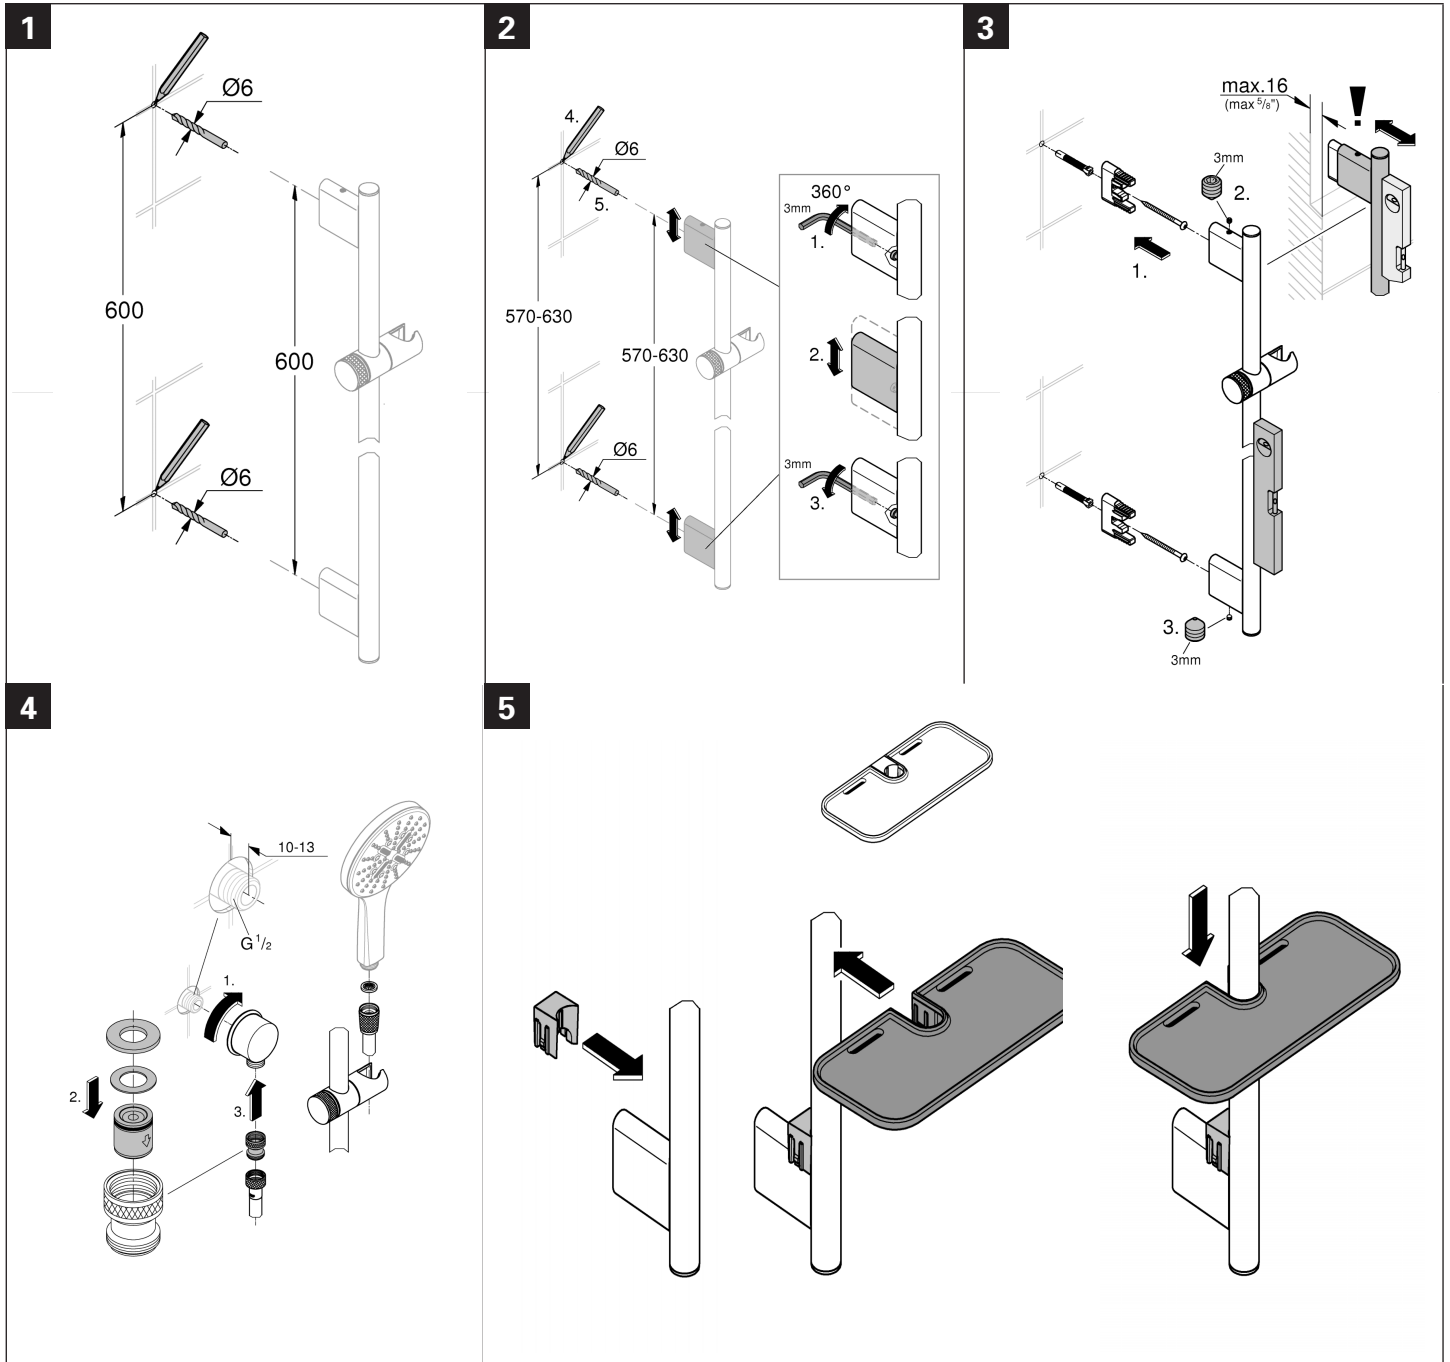

RAINSHOWER SMARTACTIVE
ROUND RAIL SHOWER
MODEL # 26623EN0

Product Specifications

Pure Freude
an Wasser

GROHE

Product Description:

Rainshower SmartActive
130mm Square rail shower, 3 sprays
GROHE DreamSpray perfect spray pattern Consisting of:
Rain spray, ActiveMassage spray & Jet spray

GROHE StarLight chrome finish
GROHE EcoJoy 9.5 l/min flow limiter
Grohe SmartTip control
Twistfree to prevent hose from twisting
Chrome plated
SpeedClean anti-lime system
Inner WaterGuide for a longer life
Suitable for instantaneous heater
Adjustable fixation brackets
Dual check-valve - back flow protection

RAINSHOWER SMARTACTIVE
ROUND RAIL SHOWER

MODEL # 26623EN0

Pure Freude
an Wasser

Installation instructions

Installation Instructions

This shower is suitable for use with high pressure water applications. Using this product in conjunction with gravity-fed water heaters, low and unequal pressure supply systems, tempering valves & thermostatic mixing valves may result in unsatisfactory performance.

Suitable for High Pressure applications 150kPa – 500kPa

Care must be taken by the installing tradesperson to ensure connecting threads do not damage the flow controller when installing this product.

The installation tradesperson must ensure they install this product in accordance with AS/NZS 3500 and all other relating AS/NZS regulations that apply to the installation of this product.