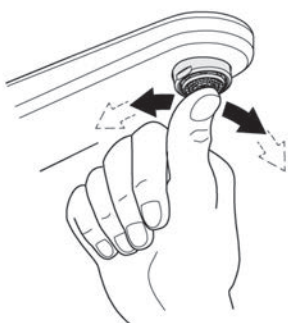

SpeedClean