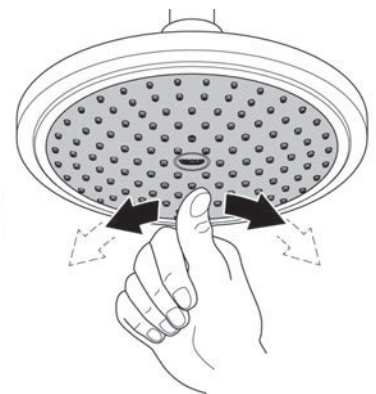

SpeedClean