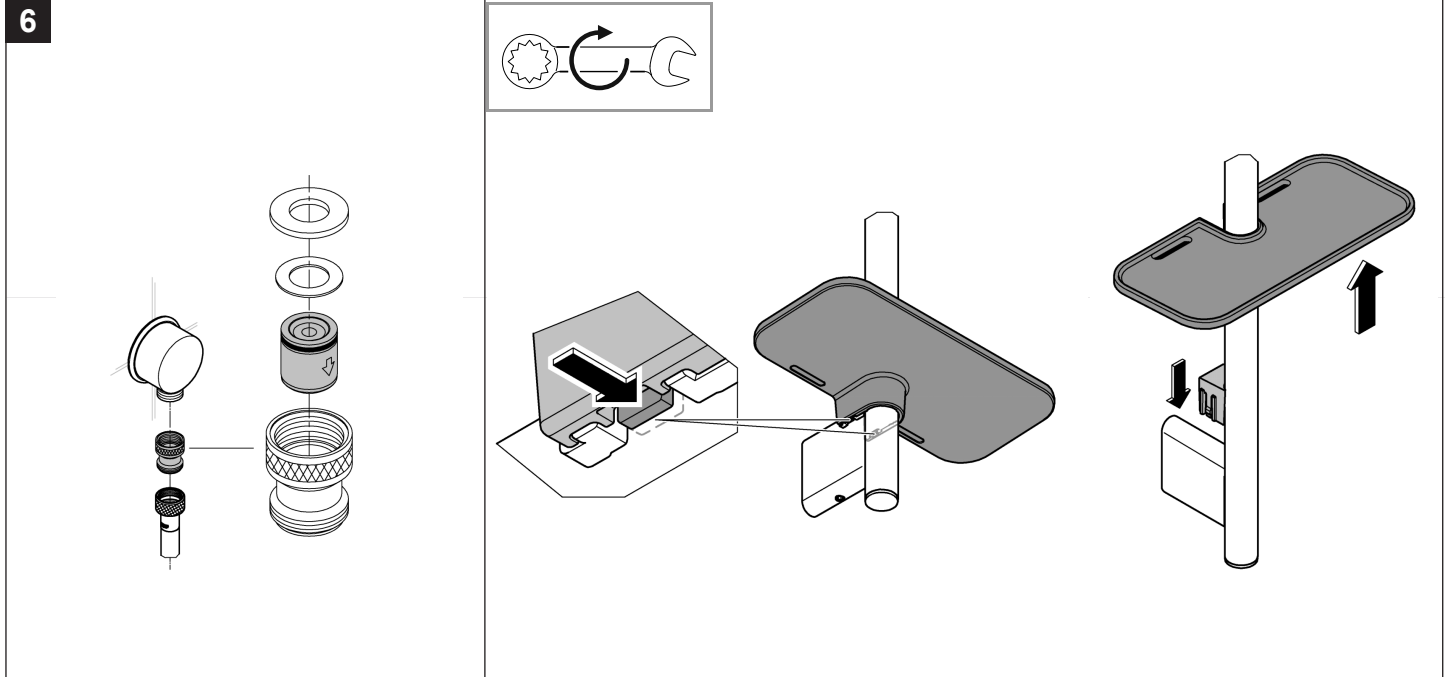

RAINSHOWER SMARTACTIVE
ROUND RAIL SHOWER

MODEL # 26623EN0

Pure Freude
an Wasser

Installation instructions

Installation Instructions

This shower is suitable for use with high pressure water applications. Using this product in conjunction with gravity-fed water heaters, low and unequal pressure supply systems, tempering valves & thermostatic mixing valves may result in unsatisfactory performance.

Suitable for High Pressure applications 150kPa – 500kPa

Care must be taken by the installing tradesperson to ensure connecting threads do not damage the flow controller when installing this product.

The installation tradesperson must ensure they install this product in accordance with AS/NZS 3500 and all other relating AS/NZS regulations that apply to the installation of this product.