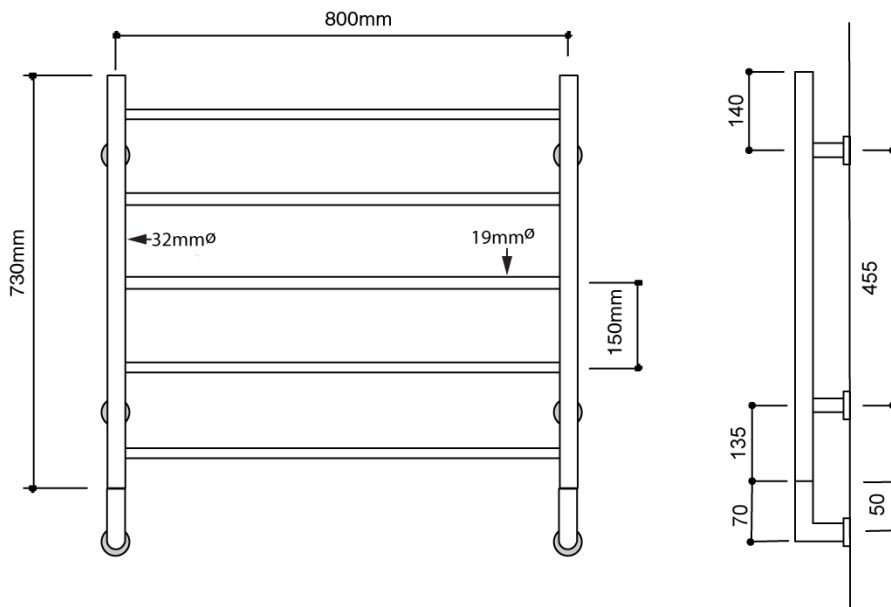

KADO

Kado Lussi Heated Towel Rail (PLUG) Wall Mount 730 x 800mm Chrome

SPECIFICATIONS

Recommended Use	Domestic, Hotel & Commercial
Material	Copper Tube with Brass Fittings
Electrical Connection	Plug In
Available Options	Matte Black Finish
Power Entry	Bottom of Unit- Left or Right
Heating Method	Water Filled
Voltage	240V
Wattage	70 watts
IP Rating	IPX3
Standard	AS/NZS:3350

Dimensions are nominal measurements only.

Disclaimer: Products in this specification manual must by regulation be installed by licensed and registered trade people. The manufacturer/distributor reserves the right to vary specifications or delete models from their range without prior notification. Dimensions are nominal measurements only. Dimensions and set-outs listed are correct at time of publication however the manufacturer/distributor takes no responsibility for printing errors.