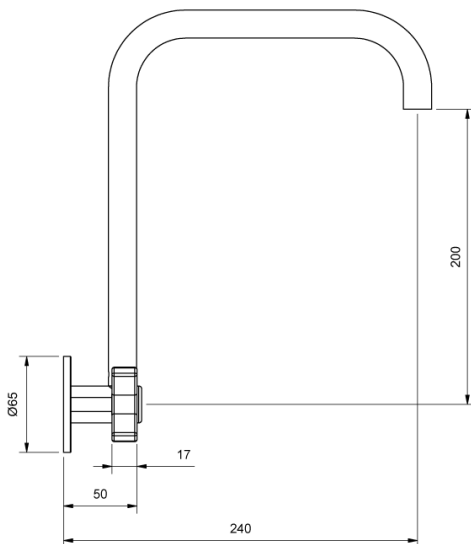

Milli Exo Wall Sink Set Gunmetal (4 Star)

2299063

SPECIFICATIONS

Recommended Use	Domestic, Hotel & Commercial
Colour	Gunmetal
Finish	Matte
Body Material	Electroplated Brass
Recommended Pressure Range	150 - 500 kPa
Maximum Continuous Working Temperature	80 deg C
Suitable for Storage Tank Hot Water	Yes
Suitable for Continuous Flow Hot Water	Yes
Suitable for Gravity Feed Hot Water	No

WARRANTY

Warranty - Domestic Use	15 Years
Spare Parts & Labour	5 Years

Please refer to Warranty Page for full Terms and Conditions