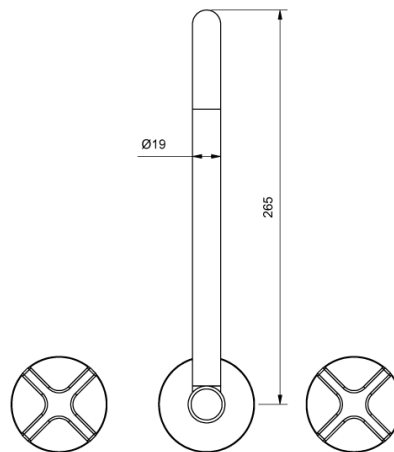

Milli Exo Wall Sink Set Gunmetal (4 Star)

2299063

SPECIFICATIONS

Recommended Use	Domestic, Hotel & Commercial
Colour	Gunmetal
Finish	Matte
Body Material	Electroplated Brass
Recommended Pressure Range	150 - 500 kPa
Maximum Continuous Working Temperature	80 deg C
Suitable for Storage Tank Hot Water	Yes
Suitable for Continuous Flow Hot Water	Yes
Suitable for Gravity Feed Hot Water	No

WARRANTY

Warranty - Domestic Use	15 Years
Spare Parts & Labour	5 Years

Please refer to Warranty Page for full Terms and Conditions