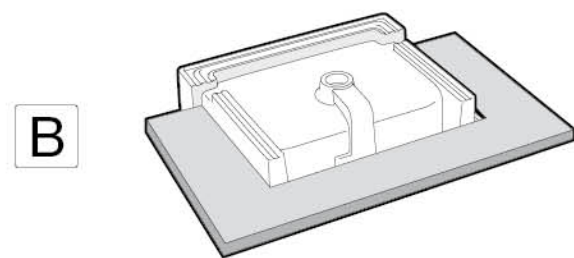

Roca Inspira Square Semi Recessed Basin 1 Taphole 550 x 420 White

INSTALLATION INSTRUCTIONS

Note:

If wall mounted tapware is to be used, consideration should be made to length of outlet and positioning of the basin on bench top.

If tapware is to be bench mounted allow suitable top width for fitting tapware.

*Shape of the wall basin is purely indicative

CLEANING RECOMMENDATIONS

We recommend the use of soapy water or approved cleaners.