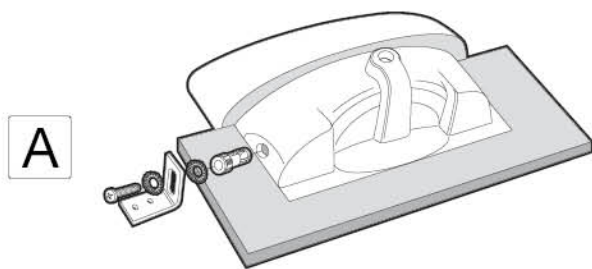

Roca Inspira Square Semi Recessed Basin 1 Taphole 550 x 420 White

INSTALLATION INSTRUCTIONS

Note:

If wall mounted tapware is to be used, consideration should be made to length of outlet and positioning of the basin on bench top.

If tapware is to be bench mounted allow suitable top width for fitting tapware.

*Shape of the wall basin is purely indicative

CLEANING RECOMMENDATIONS

We recommend the use of soapy water or approved cleaners.