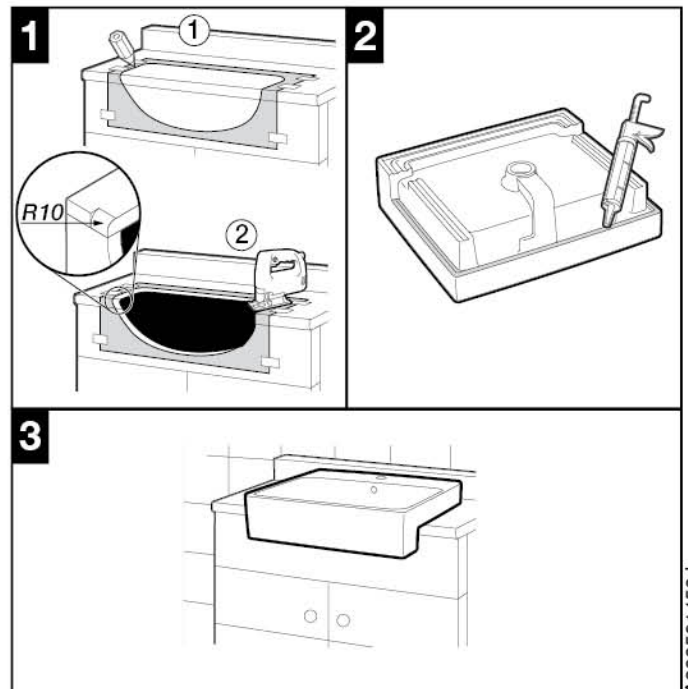

Roca Inspira Square Semi Recessed Basin 1 Taphole 550 x 420 White

INSTALLATION INSTRUCTIONS

Note:

If wall mounted tapware is to be used, consideration should be made to length of outlet and positioning of the basin on bench top.

If tapware is to be bench mounted allow suitable top width for fitting tapware.

*Shape of the wall basin is purely indicative

CLEANING RECOMMENDATIONS

We recommend the use of soapy water or approved cleaners.