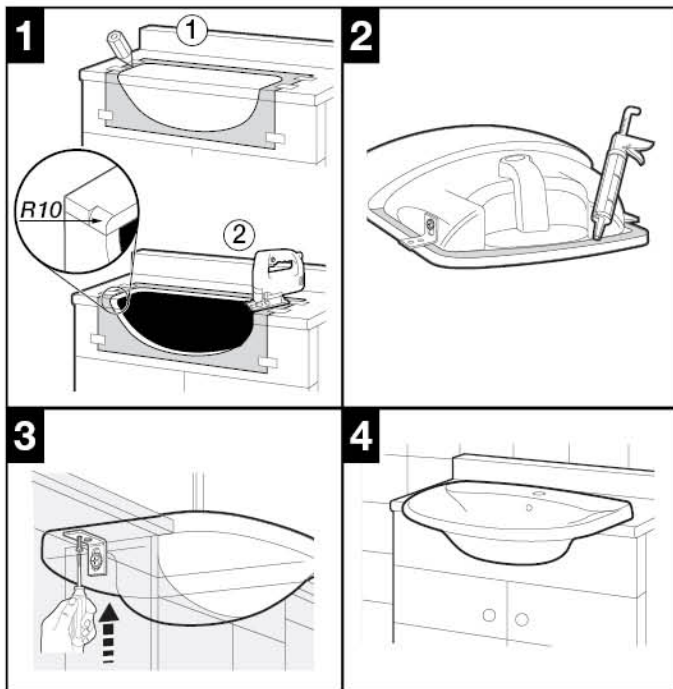

Roca Inspira Square Semi Recessed Basin 1 Taphole 550 x 420 White

INSTALLATION INSTRUCTIONS

Note:

If wall mounted tapware is to be used, consideration should be made to length of outlet and positioning of the basin on bench top.

If tapware is to be bench mounted allow suitable top width for fitting tapware.

*Shape of the wall basin is purely indicative

CLEANING RECOMMENDATIONS

We recommend the use of soapy water or approved cleaners.