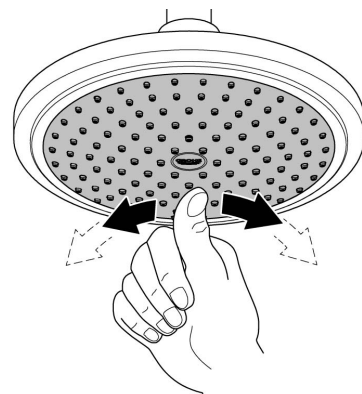

material: metal
concealed dual fastening
GROHE StarLight brushed nickel finish

Installation instructions

Installation Instructions

When installing bathroom accessories please ensure all fixings are installed for maximum stability.

Care

For directions on the care of this fitting, please refer to the accompanying care instructions.

48166000

SpeedClean

Pure Freude
an Wasser

GROHE

D

+49 571 3989 333
impressum@grohe.de