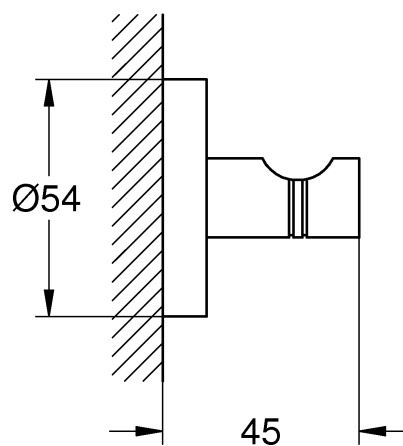

ESSENTIALS ACCESSORIES

ROBE HOOK

MODEL #40364EN1

Pure Freude
an Wasser

GROHE

Product Specifications

Product Description:

Essentials
Robe Hook

material: metal
concealed dual fastening
GROHE StarLight brushed nickel finish