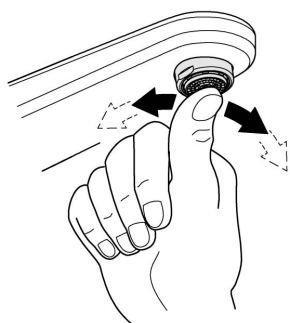

SpeedClean