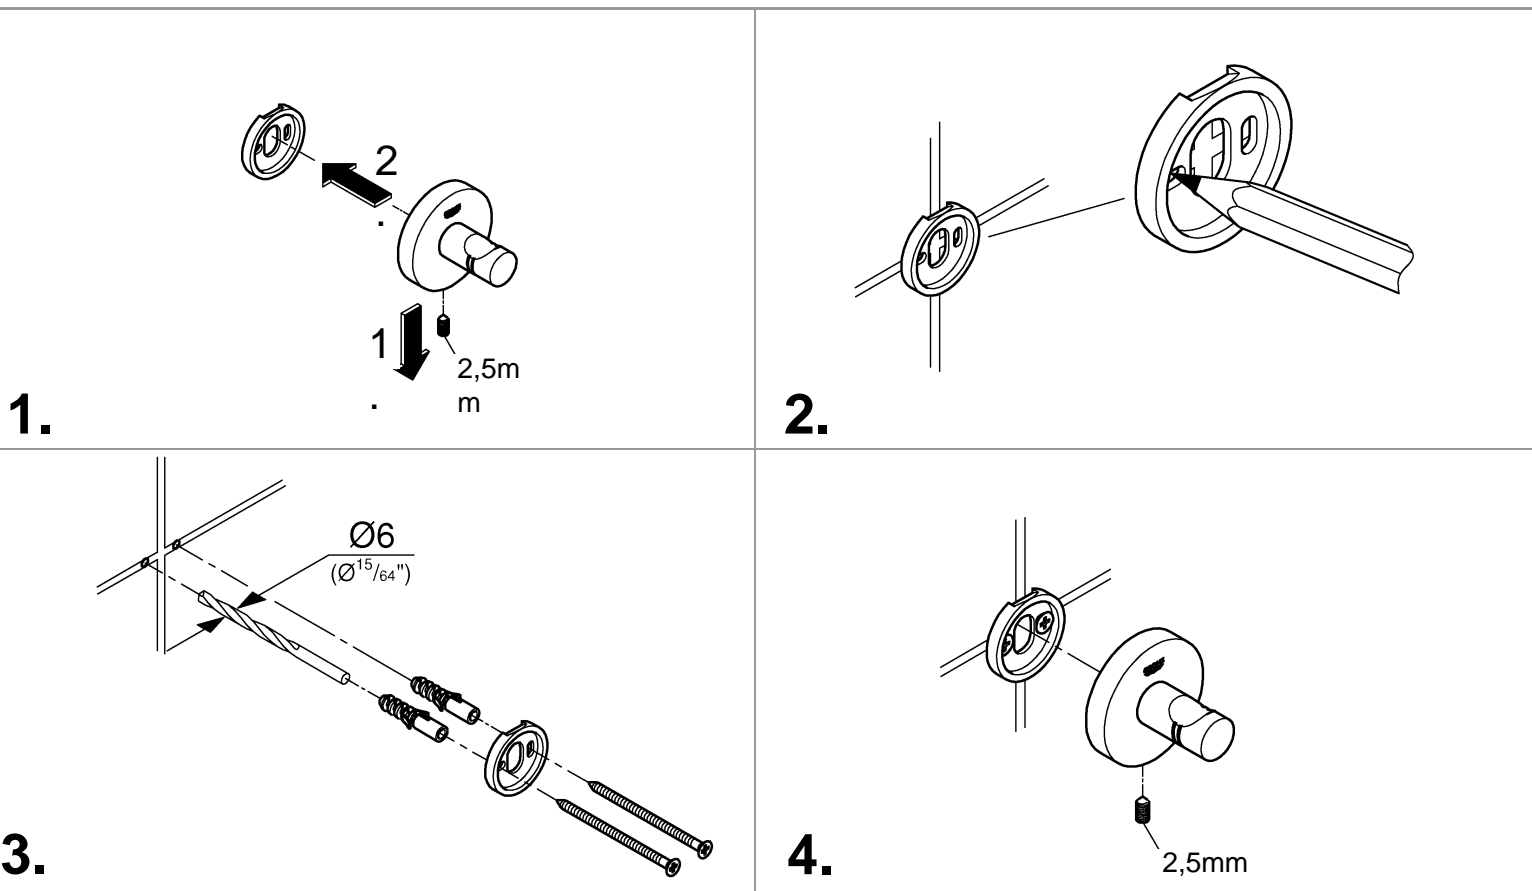

ESSENTIALS ACCESSORIES

ROBE HOOK

MODEL #40364EN1

Pure Freude
an Wasser

GROHE

Product Specifications

Product Description:

Essentials
Robe Hook

material: metal
concealed dual fastening
GROHE StarLight brushed nickel finish

Installation instructions

Installation Instructions

When installing bathroom accessories please ensure all fixings are installed for maximum stability.