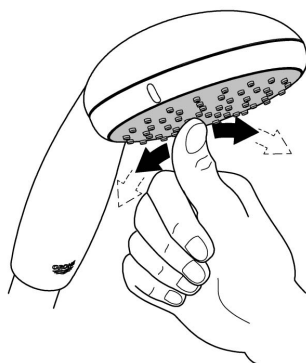

SpeedClean