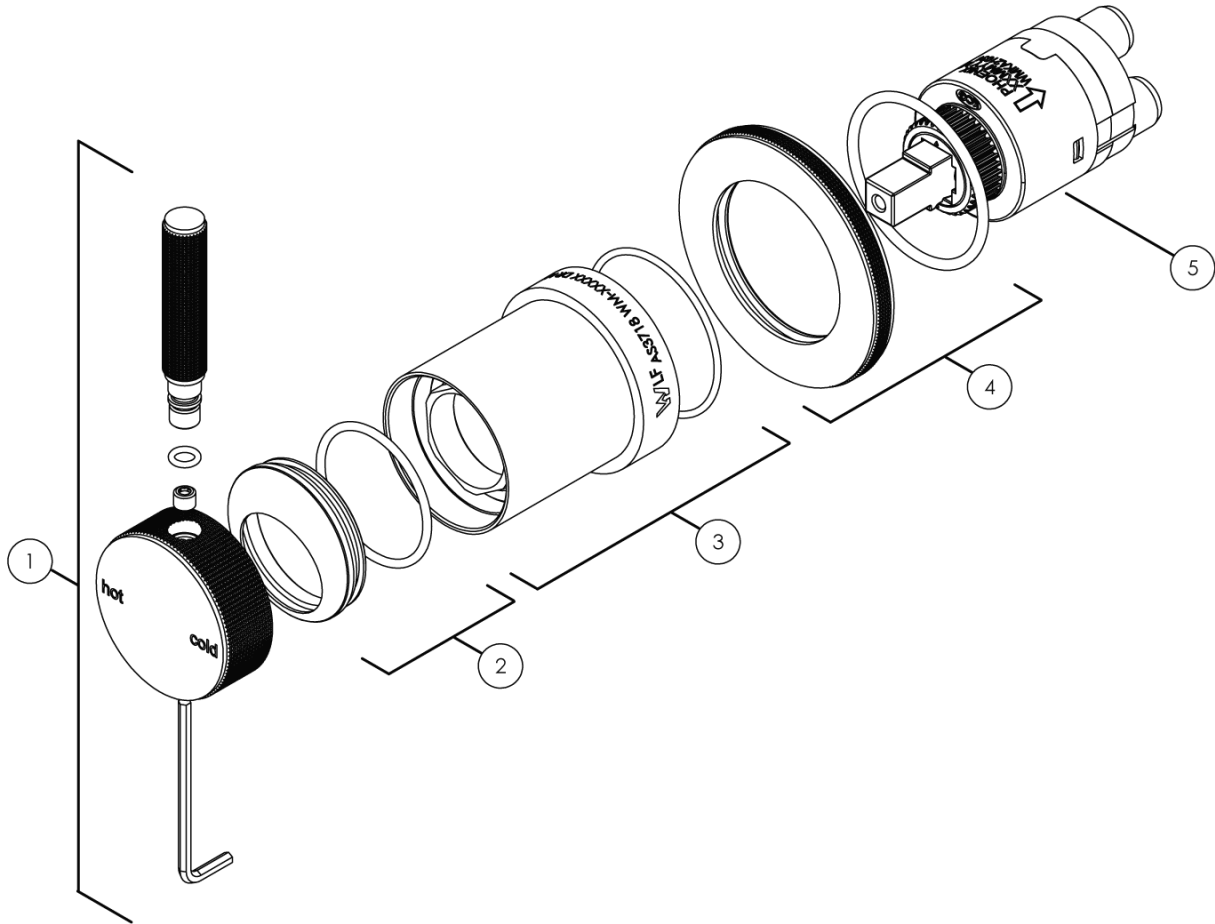

Milli Etch Shower Mixer Tap Trimset Brushed Bronze

21742

No.	Description	Code
1.	Mill Etch Wall/Shower Mixer Handle	29765
2.	Mill Etch Wall/Shower Mixer Dome Assy	29977
3.	Mill Etch Wall/Shower Mixer Sleeve Assy	30007
4.	Mill Etch Wall/Shower Mixer Backplate Assy	29783
5.	SwitchMix Wall Cartridge UP	29755