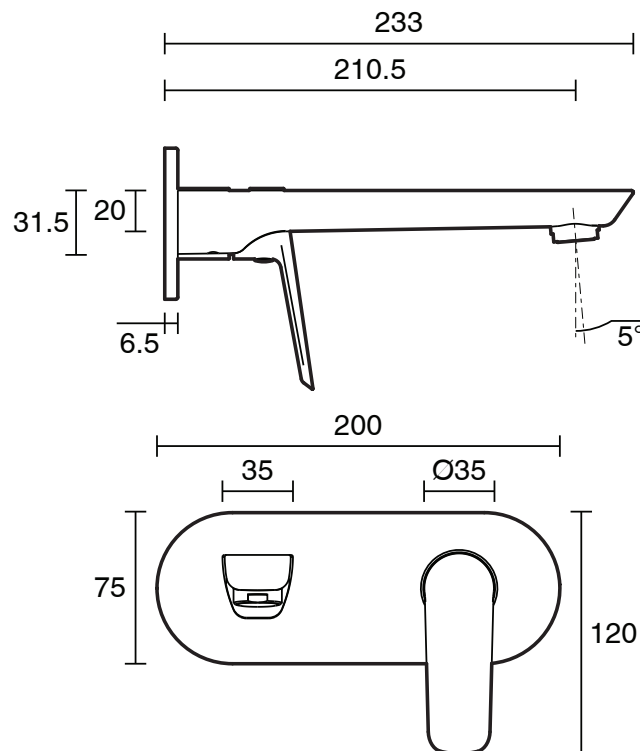

mizu

Mizu Bliss Wall Bath Mixer Tap Set 210mm Matte Black

9505358

SPECIFICATIONS

Recommended Use	Domestic, Hotel & Commercial
Colour	Matte Black
Finish	Matte
Material	DR Brass
Recommended Pressure Range	150 - 500 kPa
Maximum Continuous Working Temperature	80 deg C
Suitable for Storage Tank Hot Water	Yes
Suitable for Continuous Flow Hot Water	Yes
Suitable for Gravity Feed Hot Water	No

WARRANTY

Warranty - Domestic Use	10 Years
Spare Parts & Labour	12 Months

Please refer to Warranty Page for full Terms and Conditions

Dimensions are nominal measurements only.

CLEANING RECOMMENDATIONS:

We recommend the use of soapy water or approved cleaners. This product should not be cleaned with abrasive materials. Damage caused by any improper treatment is not covered by the product warranty. Refer to Warranty Conditions

Disclaimer: Products in this specification manual must by regulation be installed by licensed and registered trade people. The manufacturer/distributor reserves the right to vary specifications or delete models from their range without prior notification. Dimensions are nominal measurements only. Dimensions and set-outs listed are correct at time of publication however the manufacturer/distributor takes no responsibility for printing errors.

Published 07/09/2022

To see the complete Mizu range go to www.reece.com.au

WaterMark
AS/NZS 3718
WM-022094