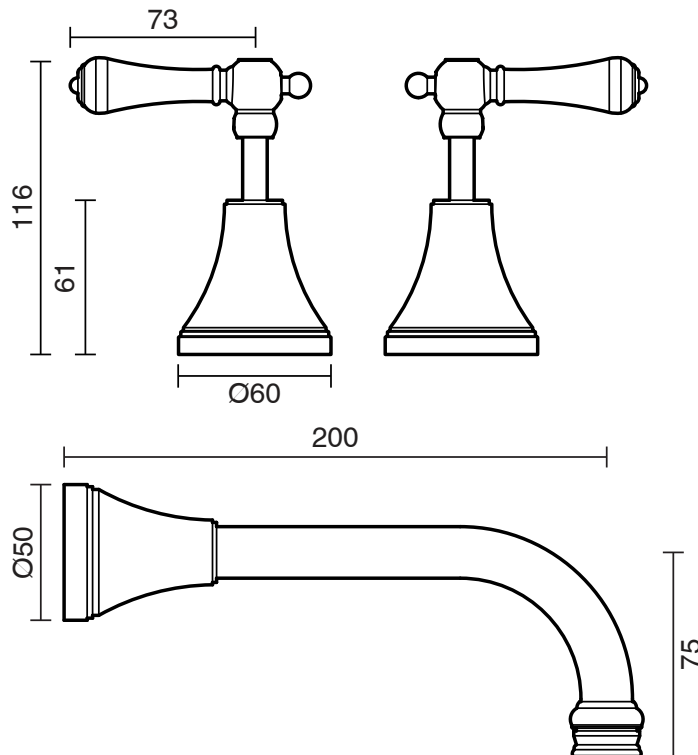

WARRANTY

Warranty - Domestic Use	10 Years
Spare Parts & Labour	12 Months

Please refer to Warranty Page for full Terms and Conditions

Dimensions are nominal measurements only.

CLEANING RECOMMENDATIONS:

We recommend the use of soapy water or approved cleaners. This product should not be cleaned with abrasive materials. Damage caused by any improper treatment is not covered by the product warranty. Refer to Warranty Conditions

Disclaimer: Products in this specification manual must by regulation be installed by licensed and registered trade people. The manufacturer/distributor reserves the right to vary specifications or delete models from their range without prior notification. Dimensions are nominal measurements only. Dimensions and set-outs listed are correct at time of publication however the manufacturer/distributor takes no responsibility for printing errors.

Published 12/10/2023

To see the complete Kado range go to www.reece.com.au