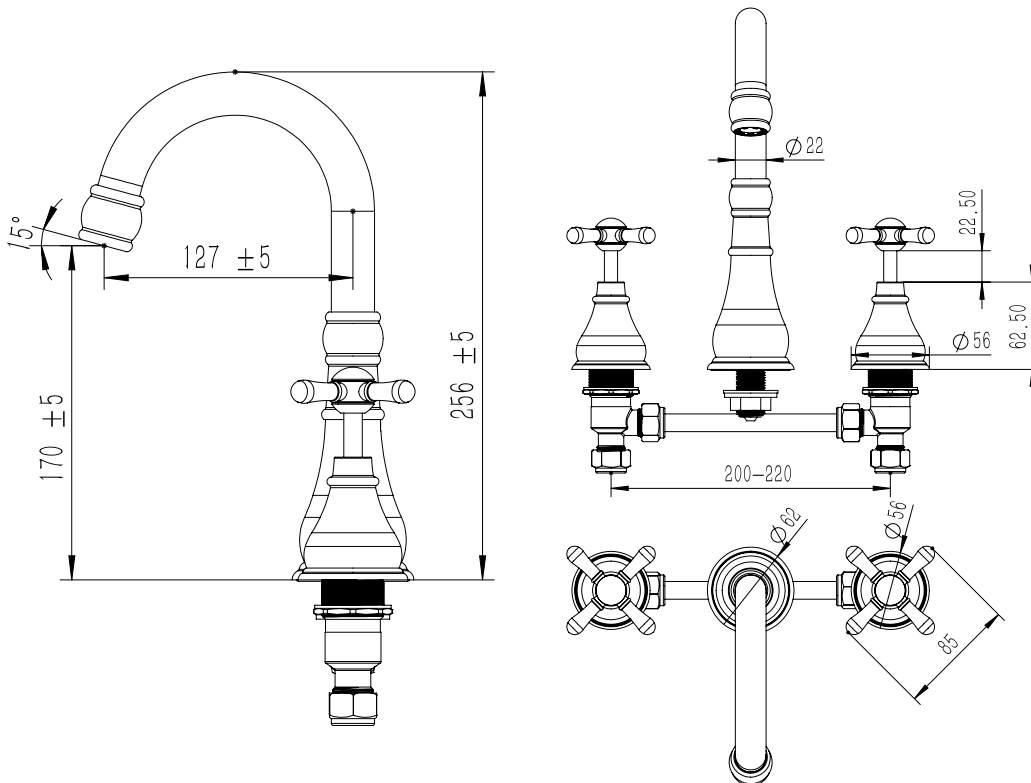

Milli Voir Basin Set Cross Handle Brushed Nickel (5 Star)

2265452

SPECIFICATIONS

Recommended Use	Domestic, hotel and commercial
Colour	Brushed Nickel
Material	DR Brass
Recommended Pressure Range	150 - 500 kPa
Max Continuous Working Pressure	500 kPa
Max Continuous Working Temperature	80 deg C
Suitable for Storage Tank Hot Water	Yes
Suitable for Continuous Flow Hot Water	Yes
Suitable for Gravity Feed Hot Water	No

WARRANTY

Warranty - Domestic Use	15 Years
Spare Parts & Labour	12 Months

Please refer to Warranty Page for full Terms and Conditions

Dimensions are nominal measurements only.

CLEANING RECOMMENDATIONS:

We recommend the use of soapy water or approved cleaners. This product should not be cleaned with abrasive materials. Damage caused by any improper treatment is not covered by the product warranty. Refer to Warranty Conditions

Disclaimer: Products in this specification manual must by regulation be installed by licensed and registered trade people. The manufacturer/distributor reserves the right to vary specifications or delete models from their range without prior notification. Dimensions are nominal measurements only. Dimensions and set-outs listed are correct at time of publication however the manufacturer/distributor takes no responsibility for printing errors.

Published 01/06/2020