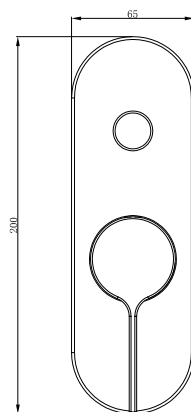

CLEANING RECOMMENDATIONS:

We recommend the use of soapy water or approved cleaners. This product should not be cleaned with abrasive materials. Damage caused by any improper treatment is not covered by the product warranty. Refer to Warranty document.

Dimensions are nominal measurements only.

Disclaimer: Products in this specification manual must by regulation be installed by licensed and registered trade people. The manufacturer/distributor reserves the right to vary specifications or delete models from their range without prior notification. Dimensions are nominal measurements only. Dimensions and set-outs listed are correct at time of publication however the manufacturer/distributor takes no responsibility for printing errors.

Published 13/08/2020