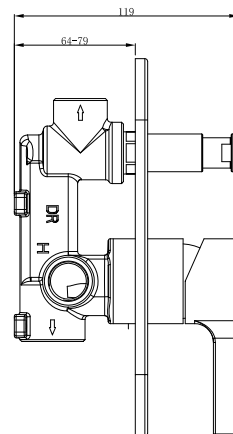

CLEANING RECOMMENDATIONS:

We recommend the use of soapy water or approved cleaners. This product should not be cleaned with abrasive materials. Damage caused by any improper treatment is not covered by the product warranty. Refer to Warranty document.

Dimensions are nominal measurements only.

Disclaimer: Products in this specification manual must by regulation be installed by licensed and registered trade people. The manufacturer/distributor reserves the right to vary specifications or delete models from their range without prior notification. Dimensions are nominal measurements only. Dimensions and set-outs listed are correct at time of publication however the manufacturer/distributor takes no responsibility for printing errors.

Published 13/08/2020