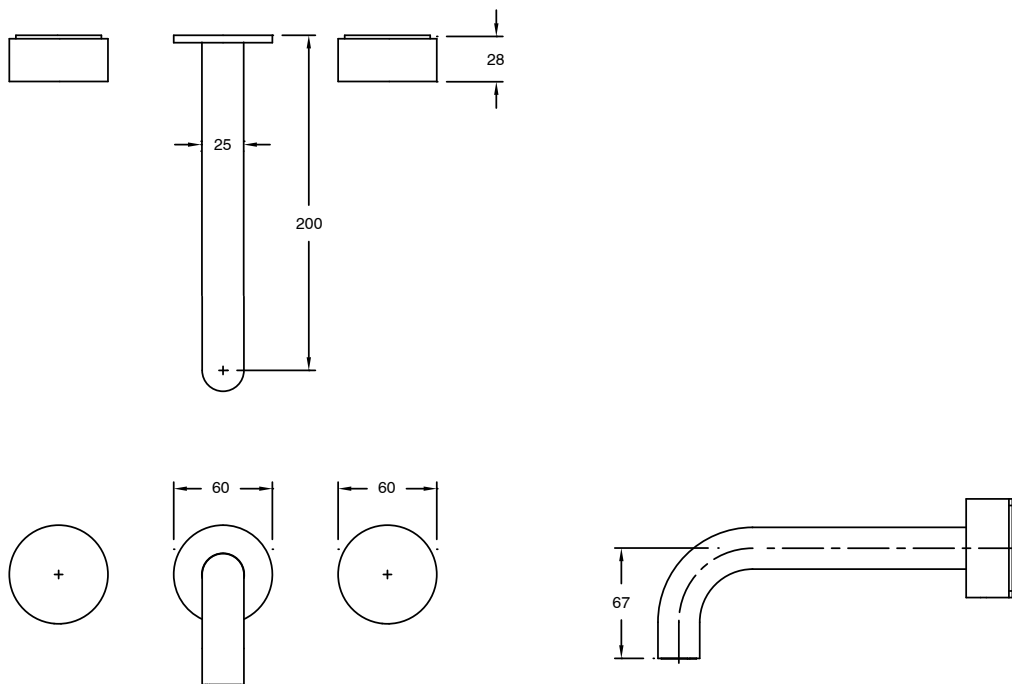

SUSSEX

Sussex Pure Bath Set 200mm PVD Brushed Gold

9510903

SPECIFICATIONS

Recommended Use	Residential;Commercial
Colour Finish	Brushed Gold
Primary Material	DR Brass
Recommended Pressure Range	150 - 500 kPa as per AS3500
Max Continuous Working Temperature (deg C)	65
Min Continuous Working Temperature (deg C)	1

WARRANTY

Residential Use (Years)	40
Commercial Use (Years)	10

Please refer to Sussex Warranty page for full Terms and Conditions

Dimensions are nominal measurements only.

CLEANING RECOMMENDATIONS:

We recommend the use of soapy water or approved cleaners. This product should not be cleaned with abrasive materials. Damage caused by any improper treatment is not covered by the product warranty. Refer to Warranty Conditions

Disclaimer: Products in this specification manual must by regulation be installed by licensed and registered trade people. The manufacturer/distributor reserves the right to vary specifications or delete models from their range without prior notification. Dimensions are nominal measurements only. Dimensions and set-outs listed are correct at time of publication however the manufacturer/distributor takes no responsibility for printing errors.

Published 30/03/2026

To see the complete Sussex range go to www.reece.com.au