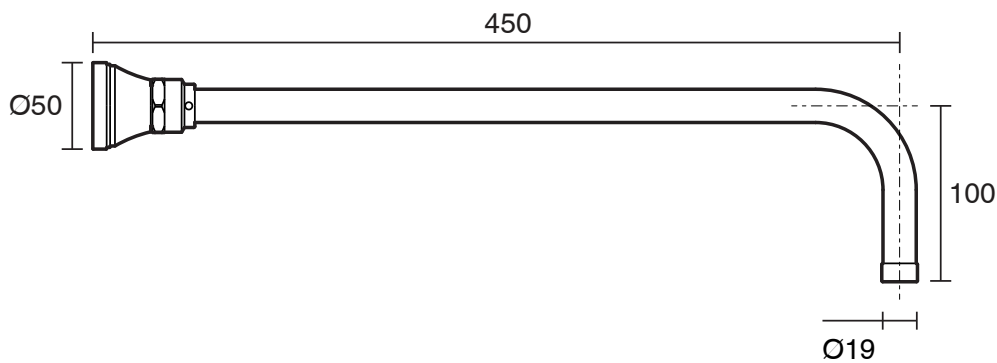

KADO

Kado Era Wall Straight Shower Arm 450mm Chrome (4 Star)

4200394

SPECIFICATIONS

Recommended Use	Domestic, Hotel & Commercial
Colour	Chrome
Finish	Polished
Material	DR Brass
Recommended Pressure Range	150 - 500 kPa
Maximum Continuous Working Temperature	80 deg C
Suitable for Storage Tank Hot Water	Yes
Suitable for Continuous Flow Hot Water	Yes
Suitable for Gravity Feed Hot Water	No

WARRANTY

Warranty - Domestic Use	10 Years
Spare Parts & Labour	12 Months

Please refer to Warranty Page for full Terms and Conditions