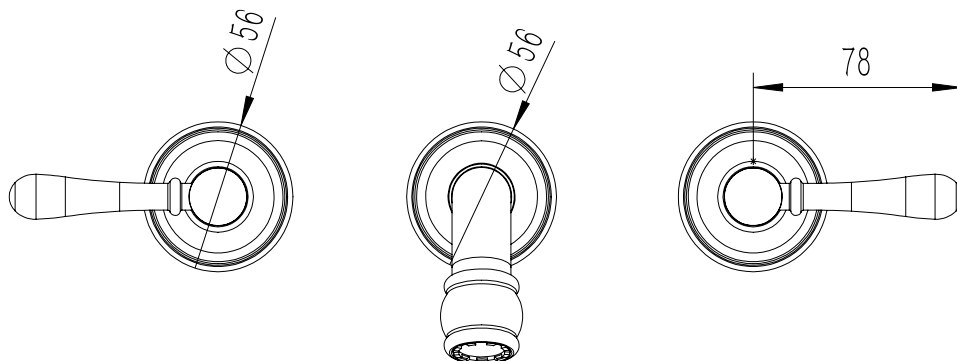

Milli

Milli Voir Wall Bath Set Lever Handle 220mm Matte Black

2265414

SPECIFICATIONS

Recommended Use	Domestic, hotel and commercial
Colour	Matte Black
Material	DR Brass
Recommended Pressure Range	150 - 500 kPa
Max Continuous Working Pressure	500 kPa
Max Continuous Working Temperature	80 deg C
Suitable for Storage Tank Hot Water	Yes
Suitable for Continuous Flow Hot Water	Yes
Suitable for Gravity Feed Hot Water	No

WARRANTY

Warranty - Domestic Use	15 Years
Spare Parts & Labour	12 Months

Please refer to Warranty Page for full Terms and Conditions

Dimensions are nominal measurements only.

CLEANING RECOMMENDATIONS:

We recommend the use of soapy water or approved cleaners. This product should not be cleaned with abrasive materials. Damage caused by any improper treatment is not covered by the product warranty. Refer to Warranty Conditions

Disclaimer: Products in this specification manual must by regulation be installed by licensed and registered trade people. The manufacturer/distributor reserves the right to vary specifications or delete models from their range without prior notification. Dimensions are nominal measurements only. Dimensions and set-outs listed are correct at time of publication however the manufacturer/distributor takes no responsibility for printing errors.

Published 01/06/2020

To see the complete Milli range go to www.reece.com.au