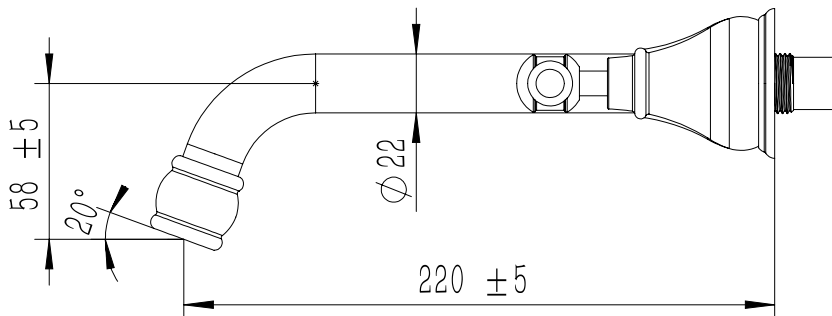

Milli

Milli Voir Wall Bath Set Lever Handle 220mm Matte Black

2265414

SPECIFICATIONS

Recommended Use	Domestic, hotel and commercial
Colour	Matte Black
Material	DR Brass
Recommended Pressure Range	150 - 500 kPa
Max Continuous Working Pressure	500 kPa
Max Continuous Working Temperature	80 deg C
Suitable for Storage Tank Hot Water	Yes
Suitable for Continuous Flow Hot Water	Yes
Suitable for Gravity Feed Hot Water	No

WARRANTY

Warranty - Domestic Use	15 Years
Spare Parts & Labour	12 Months

Please refer to Warranty Page for full Terms and Conditions

Dimensions are nominal measurements only.

CLEANING RECOMMENDATIONS:

We recommend the use of soapy water or approved cleaners. This product should not be cleaned with abrasive materials. Damage caused by any improper treatment is not covered by the product warranty. Refer to Warranty Conditions

Disclaimer: Products in this specification manual must by regulation be installed by licensed and registered trade people. The manufacturer/distributor reserves the right to vary specifications or delete models from their range without prior notification. Dimensions are nominal measurements only. Dimensions and set-outs listed are correct at time of publication however the manufacturer/distributor takes no responsibility for printing errors.

Published 01/06/2020

To see the complete Milli range go to www.reece.com.au