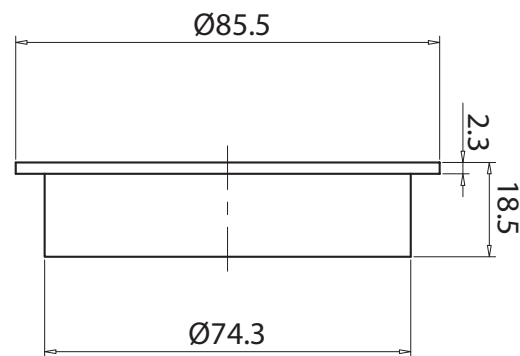

Mizu Drift Brass Trapscrew Grate Round 80mm Brushed Gunmetal

246030

SPECIFICATIONS

Recommended Use	Domestic, Hotel & Commercial
Material	Brass
Colour	Brushed Gunmetal
Finish	Brushed

WARRANTY

Replacement Only - Domestic Use	12 Months

Please refer to Warranty Page for full Terms and Conditions

Dimensions are nominal measurements only.

CLEANING RECOMMENDATIONS:

We recommend using a soft cloth or moist sponge with soapy water or mild detergent. Rinse with clean water, towel dry after cleaning. Clean regularly to protect surface finish. Do not use chemical or abrasive cleaners, avoid using a scrubbing brush or scourer sponge to clean. A soft brush can be used for hard to reach places. Damage caused by any improper treatment is not covered by the product warranty. Refer to Warranty Conditions.

Disclaimer: Products in this specification manual must by regulation be installed by licensed and registered trade people. The manufacturer/distributor reserves the right to vary specifications or delete models from their range without prior notification. Dimensions are nominal measurements only. Dimensions and set-outs listed are correct at time of publication however the manufacturer/distributor takes no responsibility for printing errors.

Published 04/11/2022

To see the complete Mizu range go to www.reece.com.au