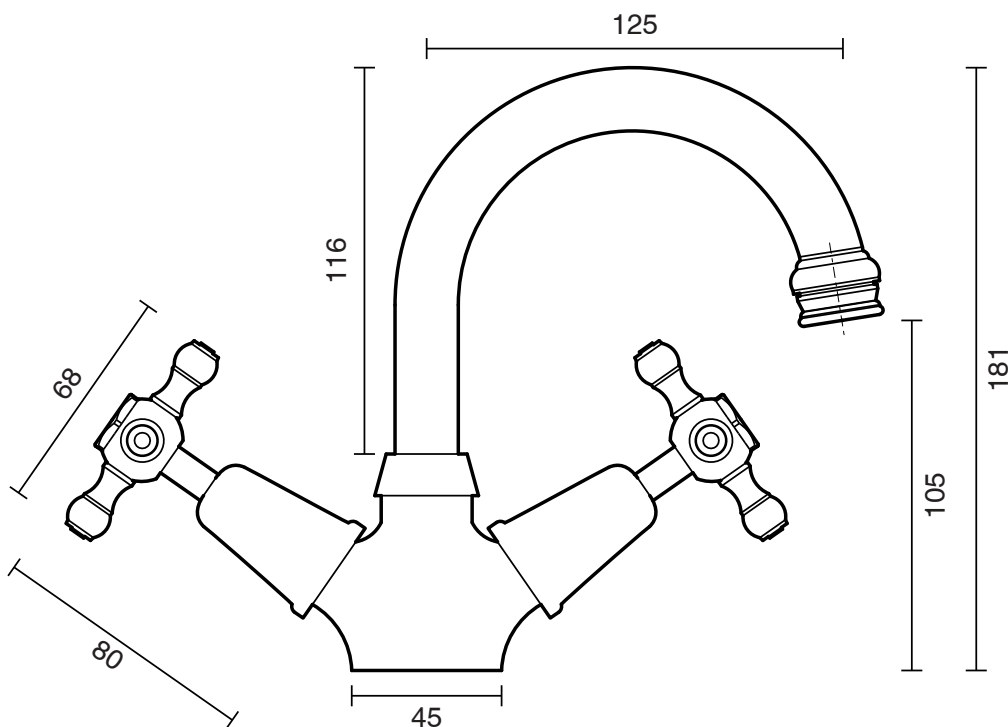

KADO

Kado Era Basin Twinner Cross Handles Chrome (5 Star)

9507639

SPECIFICATIONS

Recommended Use	Domestic, Hotel & Commercial
Colour	Chrome
Finish	Polished
Material	DR Brass
Recommended Pressure Range	150 - 500 kPa
Maximum Continuous Working Temperature	80 deg C
Suitable for Storage Tank Hot Water	Yes
Suitable for Continuous Flow Hot Water	Yes
Suitable for Gravity Feed Hot Water	No

WARRANTY

Warranty - Domestic Use	10 Years
Spare Parts & Labour	12 Months

Please refer to Warranty Page for full Terms and Conditions

Dimensions are nominal measurements only.

CLEANING RECOMMENDATIONS:

We recommend the use of soapy water or approved cleaners. This product should not be cleaned with abrasive materials. Damage caused by any improper treatment is not covered by the product warranty. Refer to Warranty Conditions

Disclaimer: Products in this specification manual must by regulation be installed by licensed and registered trade people. The manufacturer/distributor reserves the right to vary specifications or delete models from their range without prior notification. Dimensions are nominal measurements only. Dimensions and set-outs listed are correct at time of publication however the manufacturer/distributor takes no responsibility for printing errors.

Published 12/10/2023

To see the complete Kado range go to www.reece.com.au