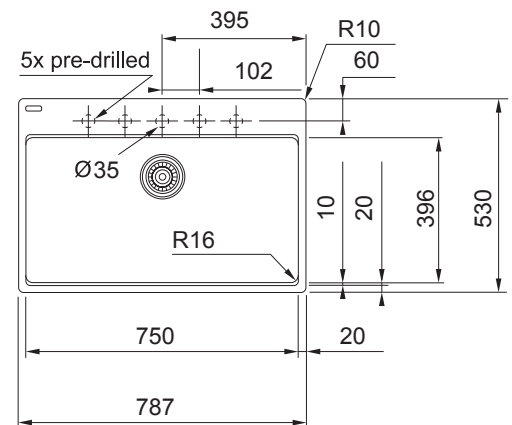

Franke City MRG610-75FTLPW Single Bowl Inset Sink with Tap Ledge Polar White

2414011

SPECIFICATIONS

Recommended Use	Domestic, Hotel & Commercial
Plug & Waste	Basket Waste with Cover
Bowl Type	Single Bowl
Bowl Configuration	Single Bowl No Drainer
Mounting	Inset
Overflow Configuration	Overflow
Taphole Configuration	5 Pre-Drilled
Sink Colour	Polar White
Finish	Matte
Material	Fragranite
Plug & Waste Size	90mm

WARRANTY

Warranty - Domestic Use	50 Years - Replacement Only
Warranty - Commercial Use	12 Months - Replacement Only
Spare Parts (Plug and waste, clips)	12 Months - Parts and Labour

Please refer to Warranty Page for full Terms and Conditions

NOTE

Sinks must be installed using an instruction manual. No responsibility will be taken for damage that occurs where an instruction manual has not been used.

CLEANING RECOMMENDATIONS:

We recommend the use of soapy water or approved cleaners. This product should not be cleaned with abrasive materials. Damage caused by any improper treatment is not covered by the product warranty. Refer to Warranty Conditions

To see the complete Franke range go to www.reece.com.au