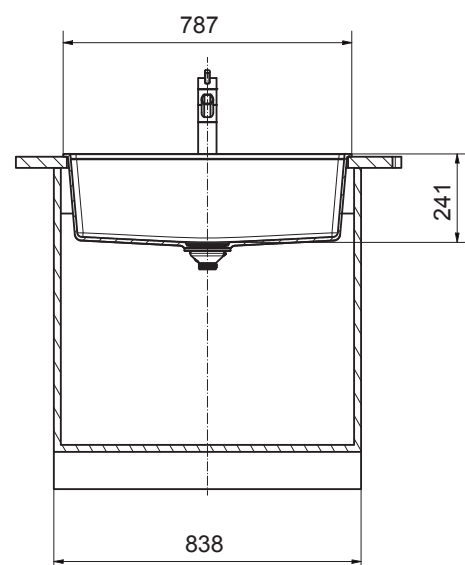

Franke City MRG610-75FTLPW Single Bowl Inset Sink with Tap Ledge Polar White

2414011

SPECIFICATIONS

Recommended Use	Domestic, Hotel & Commercial
Plug & Waste	Basket Waste with Cover
Bowl Type	Single Bowl
Bowl Configuration	Single Bowl No Drainer
Mounting	Inset
Overflow Configuration	Overflow
Taphole Configuration	5 Pre-Drilled
Sink Colour	Polar White
Finish	Matte
Material	Fragranite
Plug & Waste Size	90mm

WARRANTY

Warranty - Domestic Use	50 Years - Replacement Only
Warranty - Commercial Use	12 Months - Replacement Only
Spare Parts (Plug and waste, clips)	12 Months - Parts and Labour

Please refer to Warranty Page for full Terms and Conditions

NOTE

Sinks must be installed using an instruction manual. No responsibility will be taken for damage that occurs where an instruction manual has not been used.

CLEANING RECOMMENDATIONS:

We recommend the use of soapy water or approved cleaners. This product should not be cleaned with abrasive materials. Damage caused by any improper treatment is not covered by the product warranty. Refer to Warranty Conditions

To see the complete Franke range go to www.reece.com.au