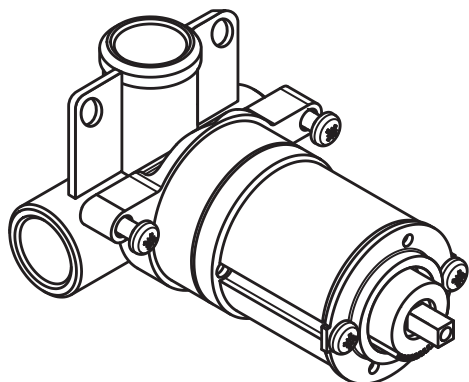

Spare Parts

Pos.-nr.	Product Description	Order-nr.	Units per package
1	Cartridge	46048000	1