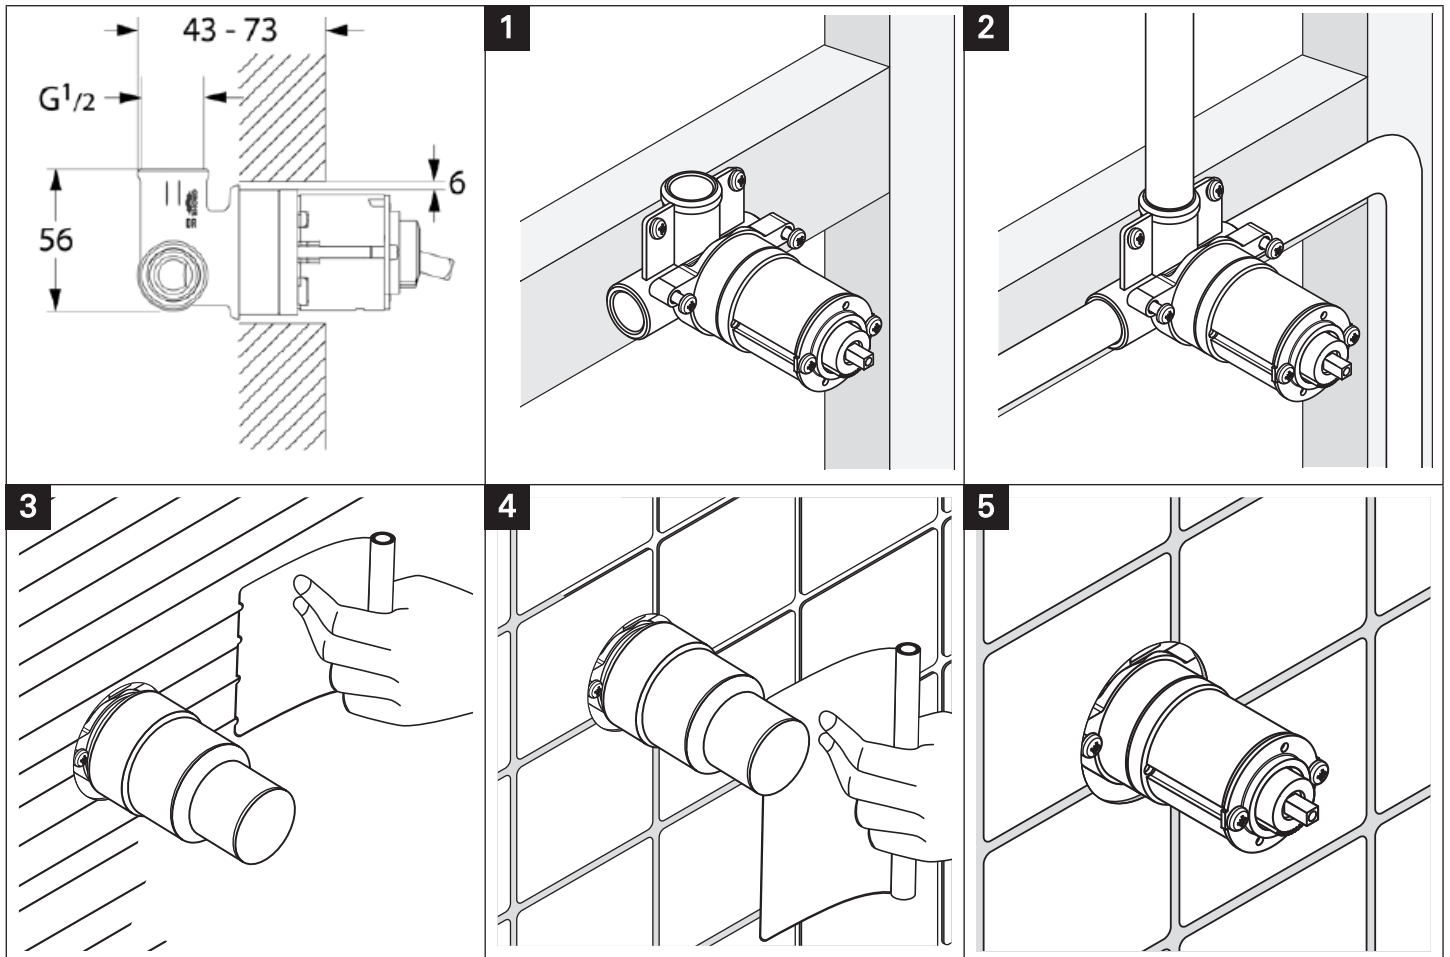

INWALL BODY
CONCEALED INWALL MIXER BODY
MODEL #33962000

Pure Freude
an Wasser

Product Specifications

Product Description:

Standard Specification:
Single-Lever Mixer 1/2", Concealed body
for shower / bath mixers
Without finishing trim set
Wall installation

GROHE SilkMove® 46 mm ceramic
cartridge Adjustable flow rate limiter
Outlet 1/2"

Installation instructions

Installation Instructions

Flush piping system prior and after installation of fitting thoroughly!