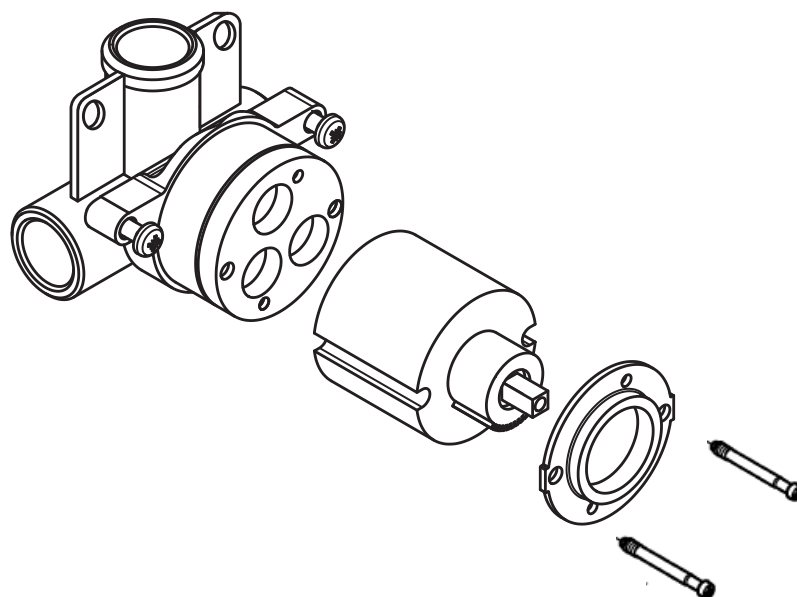

INWALL BODY
CONCEALED INWALL MIXER BODY
MODEL #33962000

*Pure Freude
an Wasser*

Spare Parts

Pos.-nr.	Product Description	Order-nr.	Units per package
1	Cartridge	46048000	1