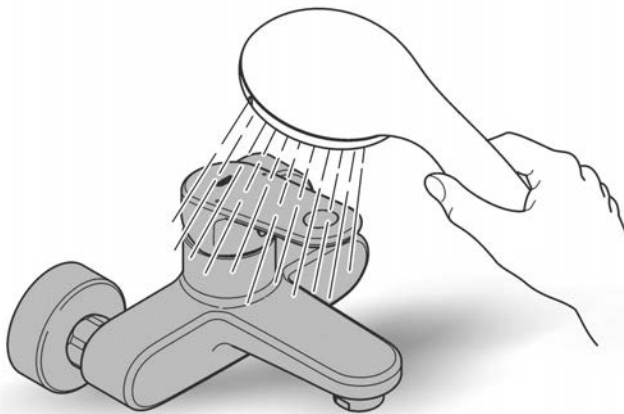

*Pure Freude
an Wasser*

Spare Parts

Pos.-nr.	Product Description	Order-nr.	Units per package
1	Cartridge	46048000	1

48166000

SpeedClean

Pure Freude
an Wasser

GROHE

D