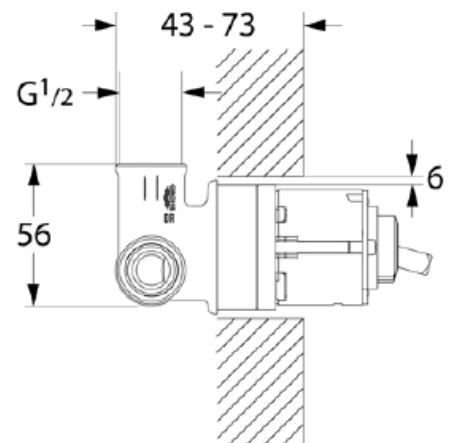

INWALL BODY
CONCEALED INWALL MIXER BODY
MODEL #33962000

Pure Freude
an Wasser

Product Specifications

Product Description:

Standard Specification:
Single-Lever Mixer 1/2", Concealed body
for shower / bath mixers
Without finishing trim set
Wall installation

GROHE SilkMove® 46 mm ceramic
cartridge Adjustable flow rate limiter
Outlet 1/2"

Installation instructions

Installation Instructions

Flush piping system prior and after installation of fitting thoroughly!