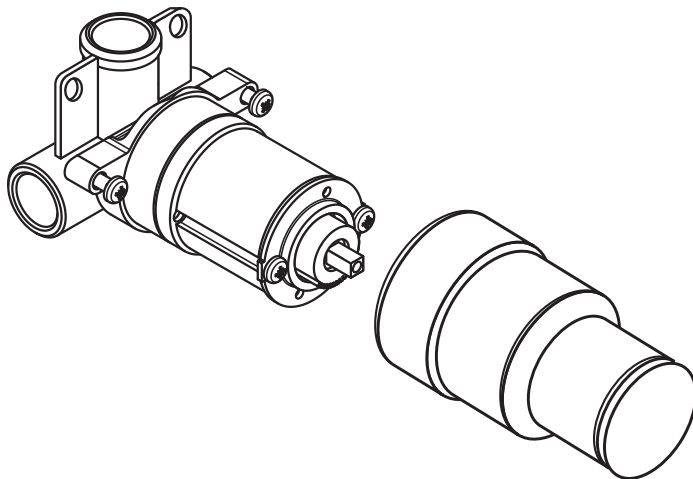

INWALL BODY
CONCEALED INWALL MIXER BODY
MODEL #33962000

Pure Freude
an Wasser

Product Specifications

Product Description:

Standard Specification:
Single-Lever Mixer 1/2", Concealed body
for shower / bath mixers
Without finishing trim set
Wall installation

GROHE SilkMove® 46 mm ceramic
cartridge Adjustable flow rate limiter
Outlet 1/2"

Installation instructions

Installation Instructions

Flush piping system prior and after installation of fitting thoroughly!