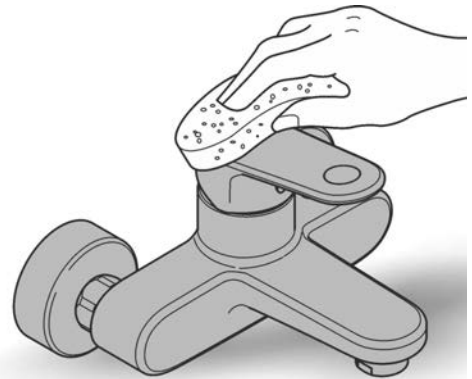

*Pure Freude
an Wasser*

Spare Parts

Pos.-nr.	Product Description	Order-nr.	Units per package
1	Cartridge	46048000	1

48166000

SpeedClean

Pure Freude
an Wasser

GROHE

D