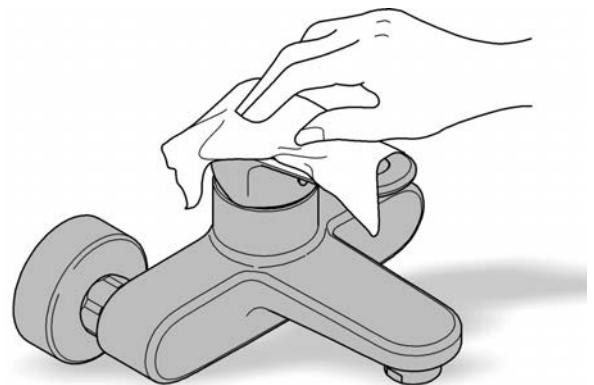

*Pure Freude
an Wasser*

Spare Parts

Pos.-nr.	Product Description	Order-nr.	Units per package
1	Cartridge	46048000	1

48166000

SpeedClean

Pure Freude
an Wasser

GROHE

D