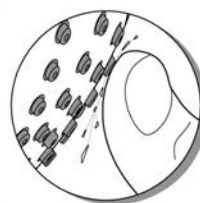

*Pure Freude
an Wasser*

Spare Parts

Pos.-nr.	Product Description	Order-nr.	Units per package
1	Cartridge	46048000	1

48166000

SpeedClean

Pure Freude
an Wasser

GROHE

D