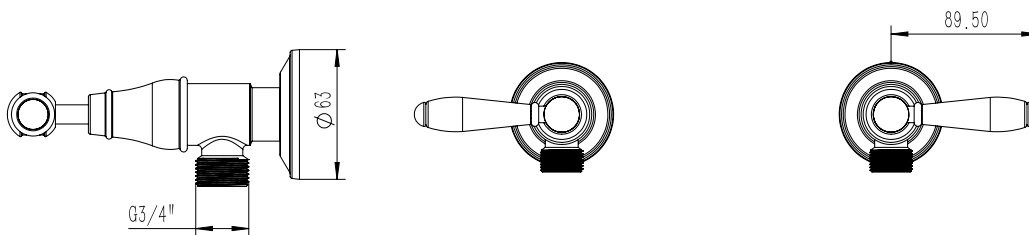

Milli Voir Washing Machine Stops Lever Handle with Porcelain Handles Matte Black

2265439

SPECIFICATIONS

Recommended Use	Domestic, hotel and commercial
Colour	Matte Black
Material	DR Brass
Recommended Pressure Range	150 - 500 kPa
Max Continuous Working Pressure	500 kPa
Max Continuous Working Temperature	80 deg C
Suitable for Storage Tank Hot Water	Yes
Suitable for Continuous Flow Hot Water	Yes
Suitable for Gravity Feed Hot Water	No

WARRANTY

Warranty - Domestic Use	15 Years
Spare Parts & Labour	12 Months

Please refer to Warranty Page for full Terms and Conditions

Dimensions are nominal measurements only.

CLEANING RECOMMENDATIONS:

We recommend the use of soapy water or approved cleaners. This product should not be cleaned with abrasive materials. Damage caused by any improper treatment is not covered by the product warranty. Refer to Warranty Conditions

Disclaimer: Products in this specification manual must by regulation be installed by licensed and registered trade people. The manufacturer/distributor reserves the right to vary specifications or delete models from their range without prior notification. Dimensions are nominal measurements only. Dimensions and set-outs listed are correct at time of publication however the manufacturer/distributor takes no responsibility for printing errors.

Published 01/06/2020

To see the complete Milli range go to
www.reece.com.au