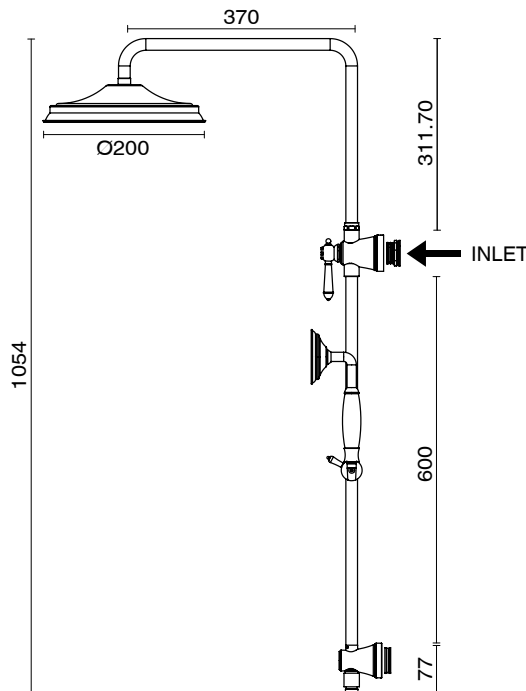

KADO

Kado Era Twin Rail Shower Lever with Top Rail Water Inlet Handle Chrome (4 Star)

4200483

SPECIFICATIONS

Recommended Use	Domestic, Hotel & Commercial
Colour	Chrome
Finish	Polished
Shower Rail Material	DR Brass
Recommended Pressure Range	150 - 500 kPa
Maximum Continuous Working Temperature	80 deg C
Suitable for Storage Tank Hot Water	Yes
Suitable for Continuous Flow Hot Water	Yes
Suitable for Gravity Feed Hot Water	No

WARRANTY

Warranty - Domestic Use	10 Years
Spare Parts & Labour	12 Months

Please refer to Warranty Page for full Terms and Conditions

Dimensions are nominal measurements only.

CLEANING RECOMMENDATIONS:

We recommend the use of soapy water or approved cleaners. This product should not be cleaned with abrasive materials. Damage caused by any improper treatment is not covered by the product warranty. Refer to Warranty Conditions

Disclaimer: Products in this specification manual must by regulation be installed by licensed and registered trade people. The manufacturer/distributor reserves the right to vary specifications or delete models from their range without prior notification. Dimensions are nominal measurements only. Dimensions and set-outs listed are correct at time of publication however the manufacturer/distributor takes no responsibility for printing errors.

Published 01/03/2022

To see the complete Kado range go to www.reece.com.au