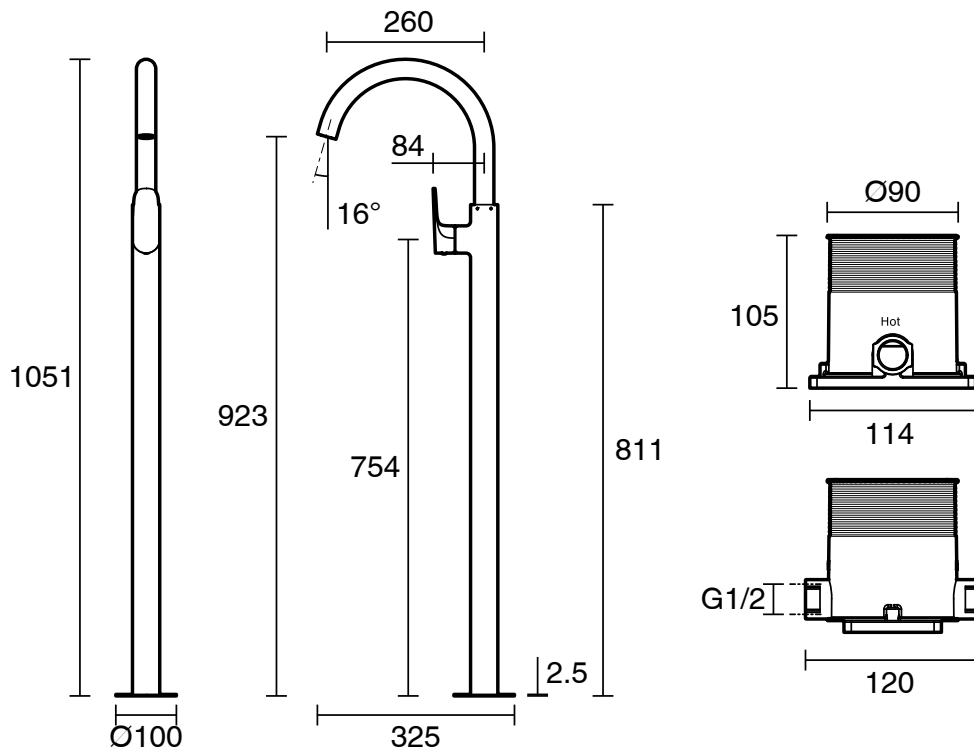

mizu

Mizu Silk Floor Mount Bath Mixer Kit Matte Black

2265871

SPECIFICATIONS	
Recommended Use	Domestic, Hotel & Commercial
Colour	Matte Black
Material	DR Brass
Recommended Pressure Range	150 - 800 kPa
Maximum Continuous Working Temperature	70 deg C
Suitable for Storage Tank Hot Water	Yes
Suitable for Continuous Flow Hot Water	Yes
Suitable for Gravity Feed Hot Water	No
WARRANTY	
Warranty - Domestic Use	10 Years
Spare Parts & Labour	12 Months
<i>Please refer to Warranty Page for full Terms and Conditions</i>	

Disclaimer: Products in this specification manual must by regulation be installed by licensed and registered trade people. The manufacturer/distributor reserves the right to vary specifications or delete models from their range without prior notification. Dimensions are nominal measurements only. Dimensions and set-outs listed are correct at time of publication however the manufacturer/distributor takes no responsibility for printing errors.