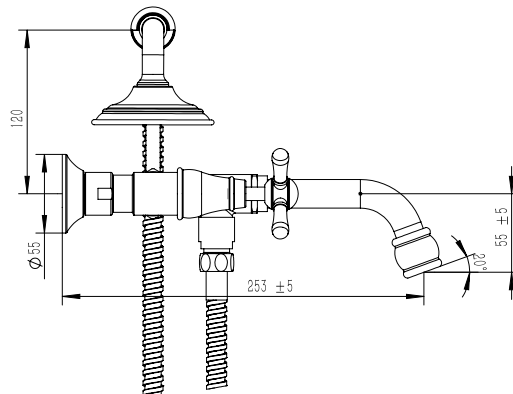

Milli Voir Wall Mounted Telephone Bath Set Cross Handles Brass Gold (3 Star)

2265355

SPECIFICATIONS

Recommended Use	Domestic, hotel and commercial
Colour	Brass Gold
Material	DR Brass
Recommended Pressure Range	150 - 500 kPa
Max Continuous Working Pressure	500 kPa
Max Continuous Working Temperature	80 deg C
Suitable for Storage Tank Hot Water	Yes
Suitable for Continuous Flow Hot Water	Yes
Suitable for Gravity Feed Hot Water	No

WARRANTY

Warranty - Domestic Use	15 Years
Spare Parts & Labour	12 Months

Please refer to Warranty Page for full Terms and Conditions

Dimensions are nominal measurements only.

CLEANING RECOMMENDATIONS:

We recommend the use of soapy water or approved cleaners. This product should not be cleaned with abrasive materials. Damage caused by any improper treatment is not covered by the product warranty. Refer to Warranty Conditions

Disclaimer: Products in this specification manual must by regulation be installed by licensed and registered trade people. The manufacturer/distributor reserves the right to vary specifications or delete models from their range without prior notification. Dimensions are nominal measurements only. Dimensions and set-outs listed are correct at time of publication however the manufacturer/distributor takes no responsibility for printing errors.

Published 01/06/2020

To see the complete Milli range go to www.reece.com.au