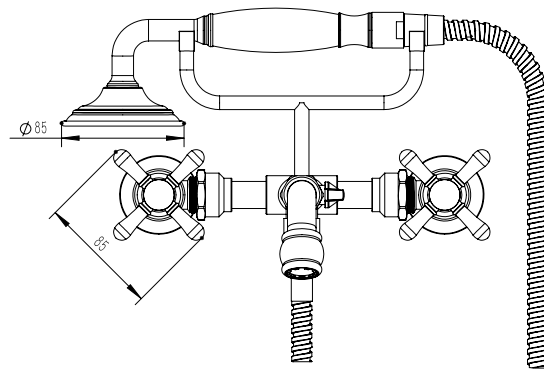

Milli Voir Wall Mounted Telephone Bath Set Cross Handles Brass Gold (3 Star)

2265355

SPECIFICATIONS

Recommended Use	Domestic, hotel and commercial
Colour	Brass Gold
Material	DR Brass
Recommended Pressure Range	150 - 500 kPa
Max Continuous Working Pressure	500 kPa
Max Continuous Working Temperature	80 deg C
Suitable for Storage Tank Hot Water	Yes
Suitable for Continuous Flow Hot Water	Yes
Suitable for Gravity Feed Hot Water	No

WARRANTY

Warranty - Domestic Use	15 Years
Spare Parts & Labour	12 Months

Please refer to Warranty Page for full Terms and Conditions

Dimensions are nominal measurements only.

CLEANING RECOMMENDATIONS:

We recommend the use of soapy water or approved cleaners. This product should not be cleaned with abrasive materials. Damage caused by any improper treatment is not covered by the product warranty. Refer to Warranty Conditions

Disclaimer: Products in this specification manual must by regulation be installed by licensed and registered trade people. The manufacturer/distributor reserves the right to vary specifications or delete models from their range without prior notification. Dimensions are nominal measurements only. Dimensions and set-outs listed are correct at time of publication however the manufacturer/distributor takes no responsibility for printing errors.

Published 01/06/2020

To see the complete Milli range go to www.reece.com.au