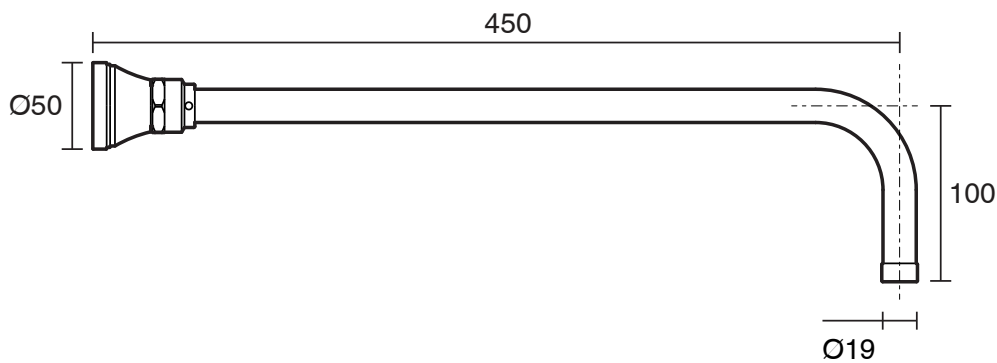

KADO

Kado Era Wall Straight Shower Arm 450mm Matte Black (4 Star)

4200395

SPECIFICATIONS

Recommended Use	Domestic, Hotel & Commercial
Colour	Matte Black
Finish	Matte
Material	DR Brass
Recommended Pressure Range	150 - 500 kPa
Maximum Continuous Working Temperature	80 deg C
Suitable for Storage Tank Hot Water	Yes
Suitable for Continuous Flow Hot Water	Yes
Suitable for Gravity Feed Hot Water	No

WARRANTY

Warranty - Domestic Use	10 Years
Spare Parts & Labour	12 Months

Please refer to Warranty Page for full Terms and Conditions