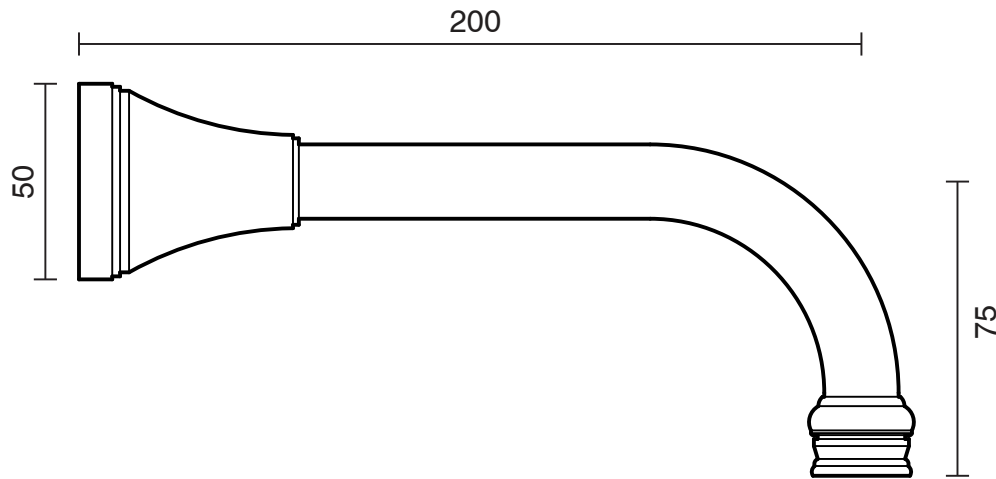

KADO

Kado Era Wall Basin Outlet 200mm Brass Gold (5 Star)

9508825

SPECIFICATIONS	
Recommended Use	Domestic, Hotel & Commercial
Colour	Brass Gold
Finish	Polished
Material	DR Brass
Recommended Pressure Range	150 - 500 kPa
Maximum Continuous Working Temperature	80 deg C
Suitable for Storage Tank Hot Water	Yes
Suitable for Continuous Flow Hot Water	Yes
Suitable for Gravity Feed Hot Water	No
WARRANTY	
Warranty - Domestic Use	10 Years
Spare Parts & Labour	12 Months
<i>Please refer to Warranty Page for full Terms and Conditions</i>	