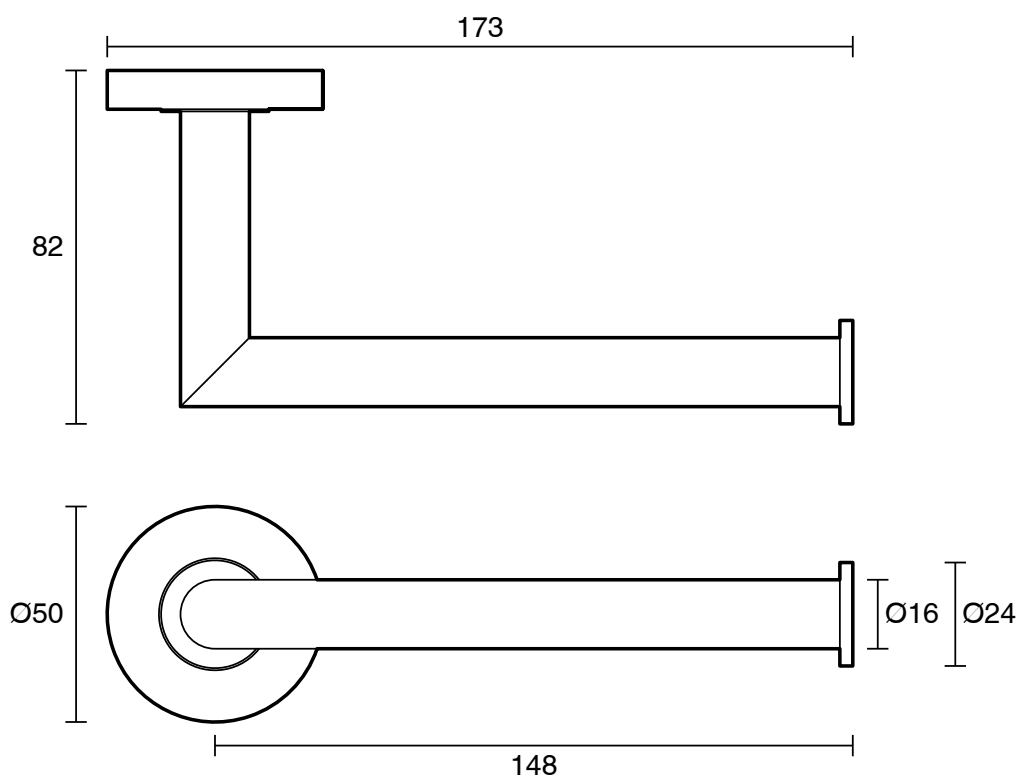

mizu

Mizu Drift Reversible Toilet Roll Holder Matte Black

2267173

SPECIFICATIONS

Recommended Use	Domestic, Hotel & Commercial
Colour	Matte Black
Material	Brass

WARRANTY

Replacement Only - Domestic Use	10 Years
Parts Replacement Only	12 Months

Please refer to Warranty Page for full Terms and Conditions

Dimensions are nominal measurements only.

CLEANING RECOMMENDATIONS:

We recommend the use of soapy water or approved cleaners. This product should not be cleaned with abrasive materials. Damage caused by any improper treatment is not covered by the product warranty. Refer to Warranty Conditions

Disclaimer: Products in this specification manual must by regulation be installed by licensed and registered trade people. The manufacturer/distributor reserves the right to vary specifications or delete models from their range without prior notification. Dimensions are nominal measurements only. Dimensions and set-outs listed are correct at time of publication however the manufacturer/distributor takes no responsibility for printing errors.

Published 21/03/2024

To see the complete Mizu range go to www.reece.com.au