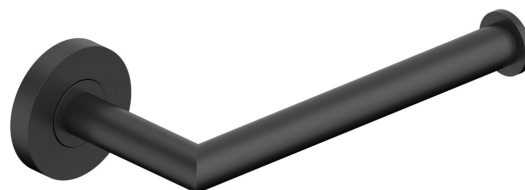

mizu

Mizu Drift Reversible Toilet Roll Holder Matte Black

2267173

SPECIFICATIONS

Recommended Use	Domestic, Hotel & Commercial
Colour	Matte Black
Material	Brass

WARRANTY

Replacement Only - Domestic Use	10 Years
Parts Replacement Only	12 Months

Please refer to Warranty Page for full Terms and Conditions

Dimensions are nominal measurements only.

CLEANING RECOMMENDATIONS:

We recommend the use of soapy water or approved cleaners. This product should not be cleaned with abrasive materials. Damage caused by any improper treatment is not covered by the product warranty. Refer to Warranty Conditions

Disclaimer: Products in this specification manual must by regulation be installed by licensed and registered trade people. The manufacturer/distributor reserves the right to vary specifications or delete models from their range without prior notification. Dimensions are nominal measurements only. Dimensions and set-outs listed are correct at time of publication however the manufacturer/distributor takes no responsibility for printing errors.

Published 21/03/2024

To see the complete Mizu range go to www.reece.com.au