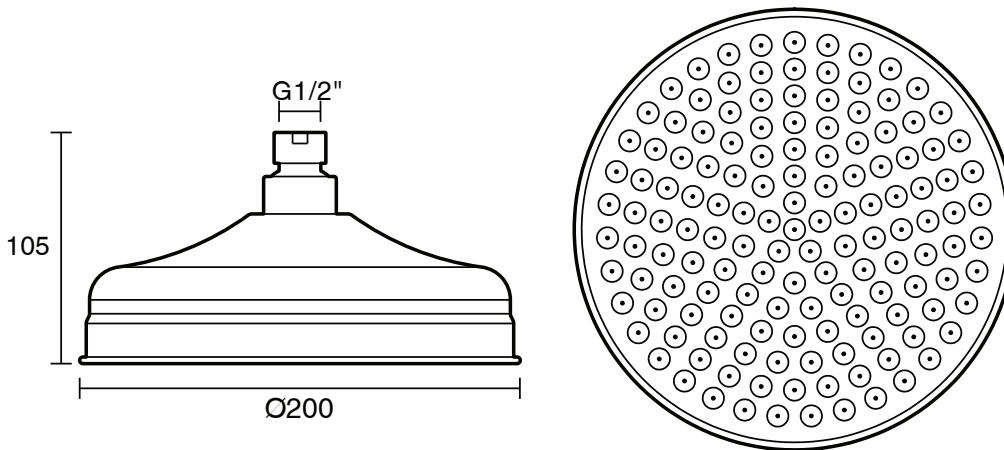

Milli Monument Edit Shower Rose Only 200mm Brushed Nickel (3 Star)

4204497

SPECIFICATIONS

Recommended Use	Domestic, Hotel & Commercial
Colour	Brushed Nickel
Finish	Brushed
Material	DR Brass
Recommended Pressure Range	150 - 500 kPa
Maximum Continuous Working Temperature	80 deg C
Suitable for Storage Tank Hot Water	Yes
Suitable for Continuous Flow Hot Water	Yes
Suitable for Gravity Feed Hot Water	No

WARRANTY

Warranty - Domestic Use	15 Years
Spare Parts & Labour	12 Months

Please refer to Warranty Page for full Terms and Conditions

Dimensions are nominal measurements only.

CLEANING RECOMMENDATIONS:

We recommend the use of soapy water or approved cleaners. This product should not be cleaned with abrasive materials. Damage caused by any improper treatment is not covered by the product warranty. Refer to Warranty Conditions

Disclaimer: Products in this specification manual must by regulation be installed by licensed and registered trade people. The manufacturer/distributor reserves the right to vary specifications or delete models from their range without prior notification. Dimensions are nominal measurements only. Dimensions and set-outs listed are correct at time of publication however the manufacturer/distributor takes no responsibility for printing errors.

Published 14/09/2022

To see the complete Milli range go to www.reece.com.au