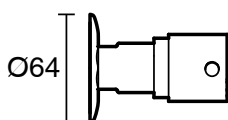

SUSSEX

Sussex Scala Washing Machine Stops LUX PVD Brushed Oyster Nickel

2267130

SPECIFICATIONS	
Recommended Use	Residential;Commercial
Colour Finish	Brushed Oyster Nickel
Primary Material	Brass
Recommended Pressure Range	150 - 500 kPa as per AS3500
Max Continuous Working Temperature (deg C)	65
Min Continuous Working Temperature (deg C)	1
WARRANTY	
Residential Use (Years)	40
Commercial Use (Years)	10
<i>Please refer to Sussex Warranty page for full Terms and Conditions</i>	