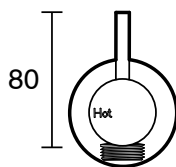

SUSSEX

Sussex Scala Washing Machine Stops LUX PVD Brushed Oyster Nickel

2267130

SPECIFICATIONS	
Recommended Use	Residential;Commercial
Colour Finish	Brushed Oyster Nickel
Primary Material	Brass
Recommended Pressure Range	150 - 500 kPa as per AS3500
Max Continuous Working Temperature (deg C)	65
Min Continuous Working Temperature (deg C)	1
WARRANTY	
Residential Use (Years)	40
Commercial Use (Years)	10
<i>Please refer to Sussex Warranty page for full Terms and Conditions</i>	