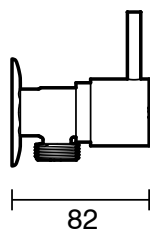

SUSSEX

Sussex Scala Washing Machine Stops LUX PVD Brushed Oyster Nickel

2267130

SPECIFICATIONS	
Recommended Use	Residential;Commercial
Colour Finish	Brushed Oyster Nickel
Primary Material	Brass
Recommended Pressure Range	150 - 500 kPa as per AS3500
Max Continuous Working Temperature (deg C)	65
Min Continuous Working Temperature (deg C)	1
WARRANTY	
Residential Use (Years)	40
Commercial Use (Years)	10
<i>Please refer to Sussex Warranty page for full Terms and Conditions</i>	