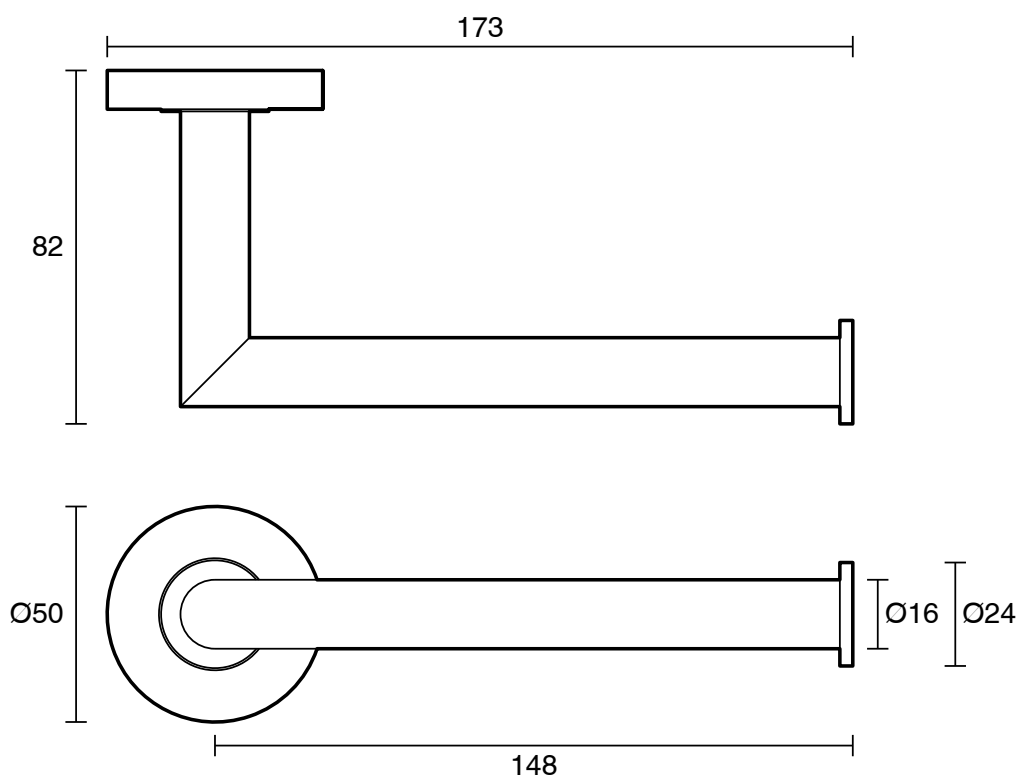

mizu

Mizu Drift Reversible Toilet Roll Holder Brushed Gunmetal

2267175

SPECIFICATIONS

Recommended Use	Domestic, Hotel & Commercial
Colour	Brushed Gunmetal
Material	Brass

WARRANTY

Replacement Only - Domestic Use	10 Years
Parts Replacement Only	12 Months

Please refer to Warranty Page for full Terms and Conditions

Dimensions are nominal measurements only.

CLEANING RECOMMENDATIONS:

We recommend the use of soapy water or approved cleaners. This product should not be cleaned with abrasive materials. Damage caused by any improper treatment is not covered by the product warranty. Refer to Warranty Conditions

Disclaimer: Products in this specification manual must by regulation be installed by licensed and registered trade people. The manufacturer/distributor reserves the right to vary specifications or delete models from their range without prior notification. Dimensions are nominal measurements only. Dimensions and set-outs listed are correct at time of publication however the manufacturer/distributor takes no responsibility for printing errors.

Published 21/03/2024

To see the complete Mizu range go to
www.reece.com.au