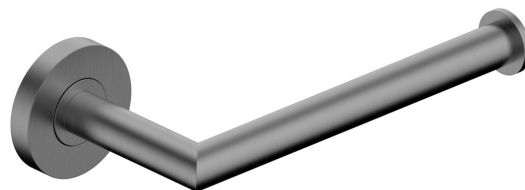

mizu

Mizu Drift Reversible Toilet Roll Holder Brushed Gunmetal

2267175

SPECIFICATIONS

Recommended Use	Domestic, Hotel & Commercial
Colour	Brushed Gunmetal
Material	Brass

WARRANTY

Replacement Only - Domestic Use	10 Years
Parts Replacement Only	12 Months

Please refer to Warranty Page for full Terms and Conditions

Dimensions are nominal measurements only.

CLEANING RECOMMENDATIONS:

We recommend the use of soapy water or approved cleaners. This product should not be cleaned with abrasive materials. Damage caused by any improper treatment is not covered by the product warranty. Refer to Warranty Conditions

Disclaimer: Products in this specification manual must by regulation be installed by licensed and registered trade people. The manufacturer/distributor reserves the right to vary specifications or delete models from their range without prior notification. Dimensions are nominal measurements only. Dimensions and set-outs listed are correct at time of publication however the manufacturer/distributor takes no responsibility for printing errors.

Published 21/03/2024

To see the complete Mizu range go to
www.reece.com.au