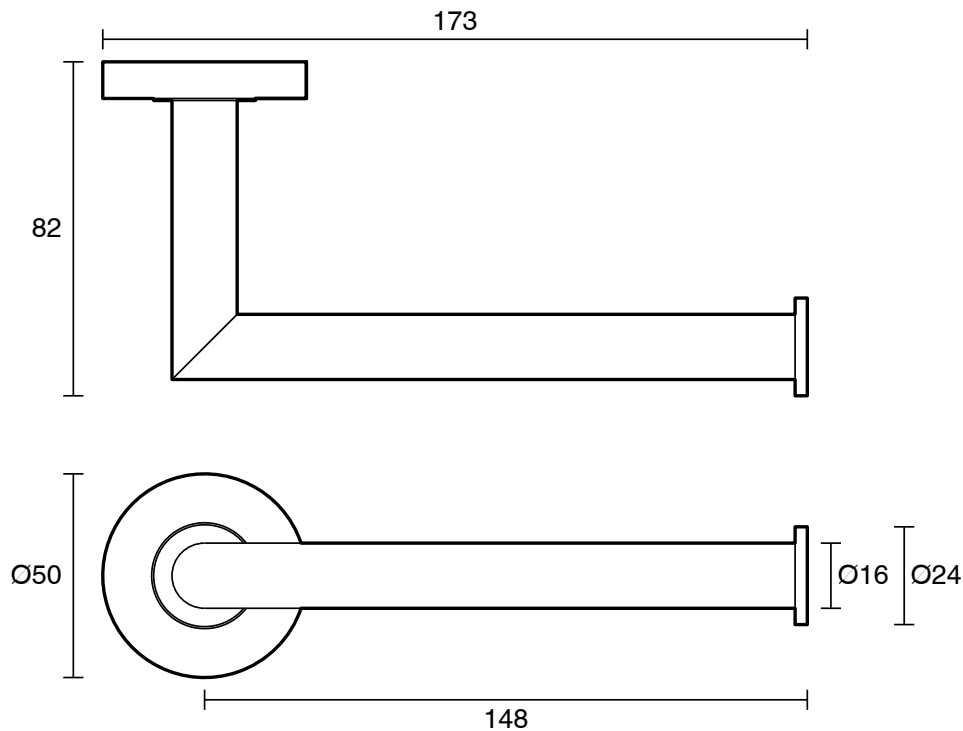

## Mizu Drift Reversible Toilet Roll Holder Brushed Gunmetal

2267175

SPECIFICATIONS	
Recommended Use	Domestic;Hotel;Commercial
Colour Finish	Brushed Gunmetal
Primary Material	DR Brass
WARRANTY	
Replacement Only - Domestic Use (Years)	10
Parts Replacement Only (Years)	1
<i>Please refer to Warranty Page for full Terms and Conditions</i>	

Dimensions are nominal measurements only.