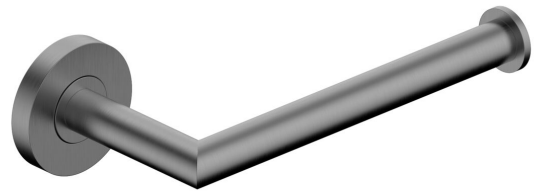

# mizu

## Mizu Drift Reversible Toilet Roll Holder Brushed Gunmetal

2267175

SPECIFICATIONS	
Recommended Use	Domestic;Hotel;Commercial
Colour Finish	Brushed Gunmetal
Primary Material	DR Brass
WARRANTY	
Replacement Only - Domestic Use (Years)	10
Parts Replacement Only (Years)	1
<i>Please refer to Warranty Page for full Terms and Conditions</i>	