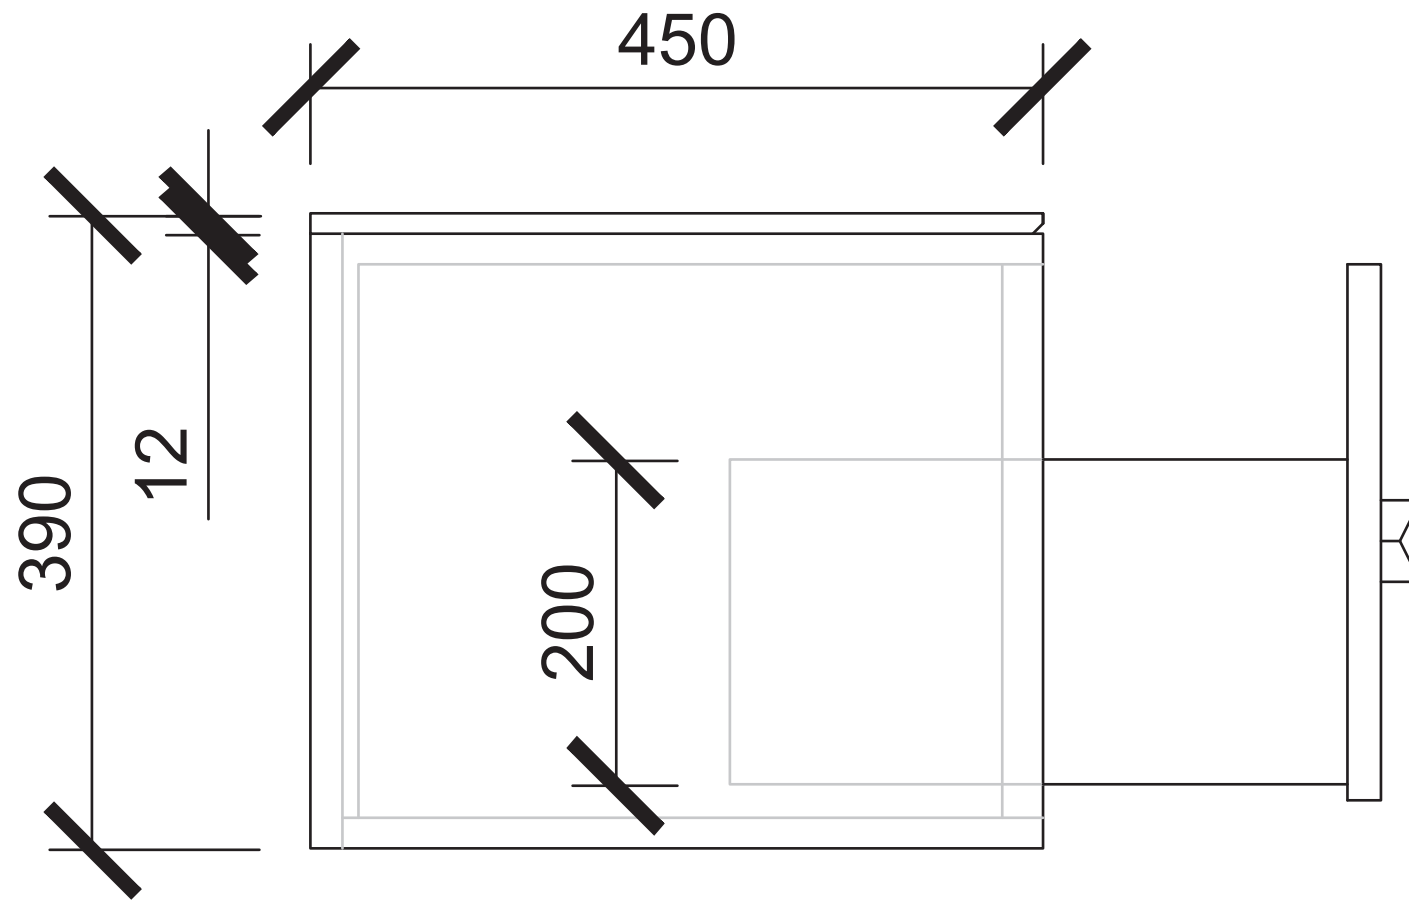

500W x 450D x 390H

SIDE VIEW for SEMI-INSET basin alignment