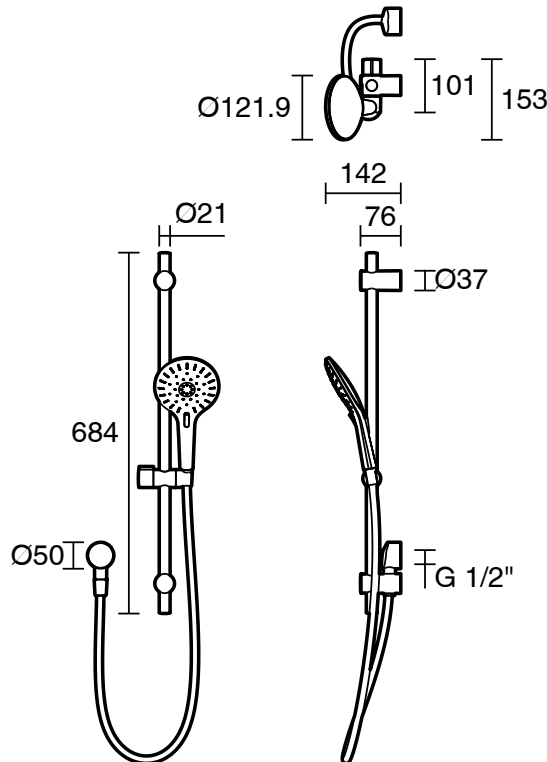

Roca Ona Single Rail Shower Matte White (5 Star)

14943

SPECIFICATIONS	
Recommended Use	Domestic;Commercial;Hotel
Colour Category	White
Colour Finish	Matte White
Max Continuous Working Pressure (kPa)	500
Max Continuous Working Temperature (deg C)	60
Hot Water Unit Suitability	Storage Tank;Continuous Flow
WARRANTY	
Warranty - Domestic Use (Years)	15
Spare Parts & Labour (Years)	1
<i>Please refer to Warranty Page for full Terms and Conditions</i>	

Disclaimer: Products in this specification manual must by regulation be installed by licensed and registered trade people. The manufacturer/distributor reserves the right to vary specifications or delete models from their range without prior notification. Dimensions are nominal measurements only. Dimensions and set-outs listed are correct at time of publication however the manufacturer/distributor takes no responsibility for printing errors.