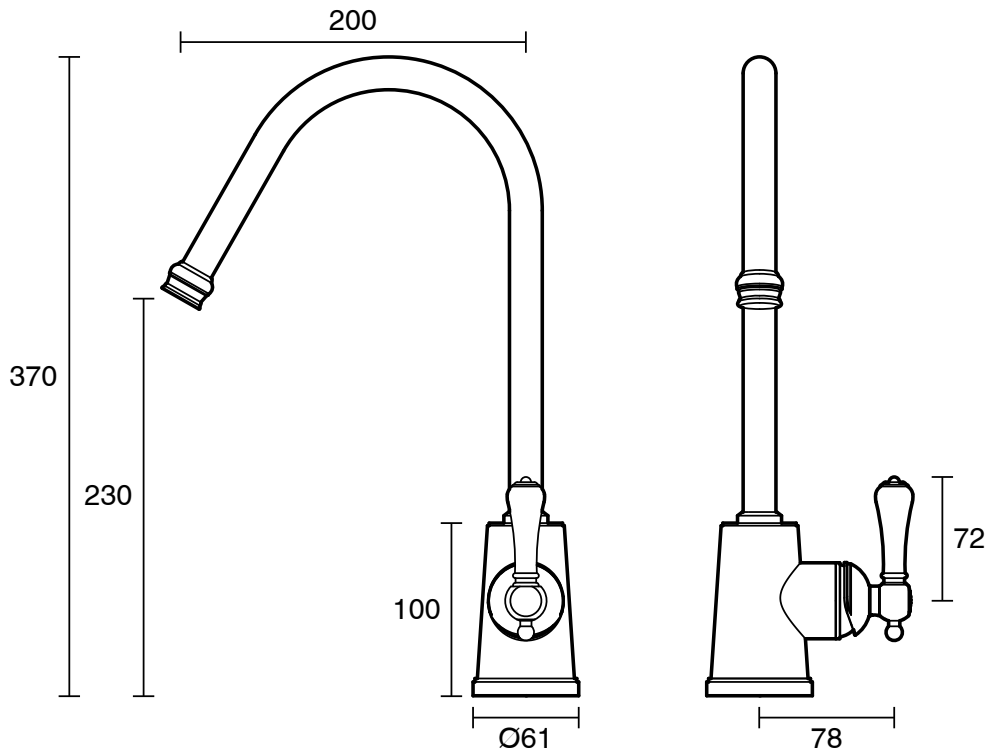

KADO

Kado Era Pull Out Sink Mixer Large Porcelain Handle Chrome (5 Star)

2263713

SPECIFICATIONS	
Recommended Use	Domestic, Hotel & Commercial
Colour	Chrome with Porcelain Handles
Finish	Polished
Material	DR Brass
Recommended Pressure Range	150 - 500 kPa
Maximum Continuous Working Temperature	80 deg C
Suitable for Storage Tank Hot Water	Yes
Suitable for Continuous Flow Hot Water	Yes
Suitable for Gravity Feed Hot Water	No
WARRANTY	
Warranty - Domestic Use	10 Years
Spare Parts & Labour	12 Months
<i>Please refer to Warranty Page for full Terms and Conditions</i>	