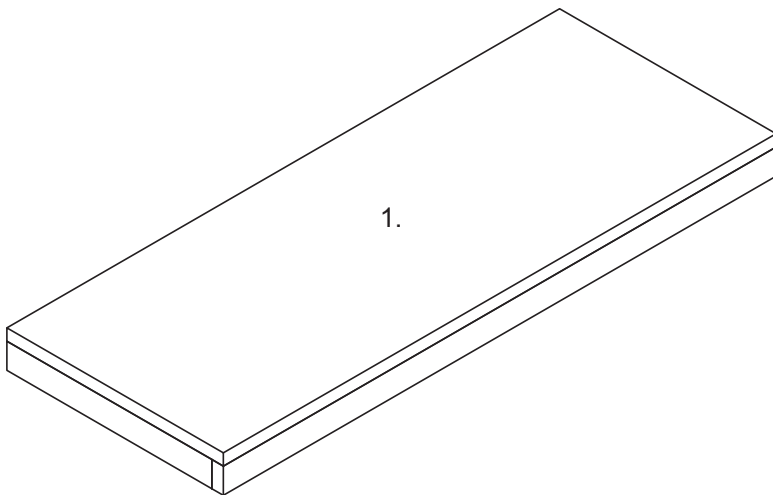

Solid Timber Basin Shelf

Important Note

The shelf must be fixed to a solid wall or noggins.
Installer must supply appropriate fixing mechanism to suit solid wall structure.

PARTS INCLUDED

- 1. Vanity Shelf : 1pc
- 2. Bracket : 2pcs