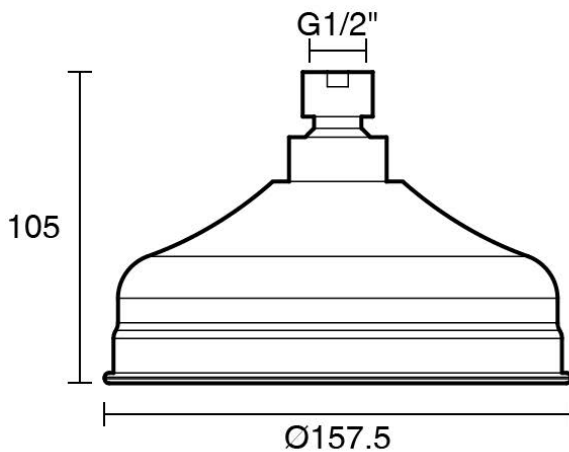

Milli Monument Edit Shower Rose Only 158mm Matte Black (3 Star)

4204482

SPECIFICATIONS

Recommended Use	Domestic, Hotel & Commercial
Colour	Matte Black
Finish	Matte
Material	DR Brass
Recommended Pressure Range	150 - 500 kPa
Maximum Continuous Working Temperature	80 deg C
Suitable for Storage Tank Hot Water	Yes
Suitable for Continuous Flow Hot Water	Yes
Suitable for Gravity Feed Hot Water	No

WARRANTY

Warranty - Domestic Use	15 Years
Spare Parts & Labour	12 Months

Please refer to Warranty Page for full Terms and Conditions

Dimensions are nominal measurements only.

CLEANING RECOMMENDATIONS:

We recommend the use of soapy water or approved cleaners. This product should not be cleaned with abrasive materials. Damage caused by any improper treatment is not covered by the product warranty. Refer to Warranty Conditions

Disclaimer: Products in this specification manual must by regulation be installed by licensed and registered trade people. The manufacturer/distributor reserves the right to vary specifications or delete models from their range without prior notification. Dimensions are nominal measurements only. Dimensions and set-outs listed are correct at time of publication however the manufacturer/distributor takes no responsibility for printing errors.

Published 22/02/2023

To see the complete Milli range go to www.reece.com.au