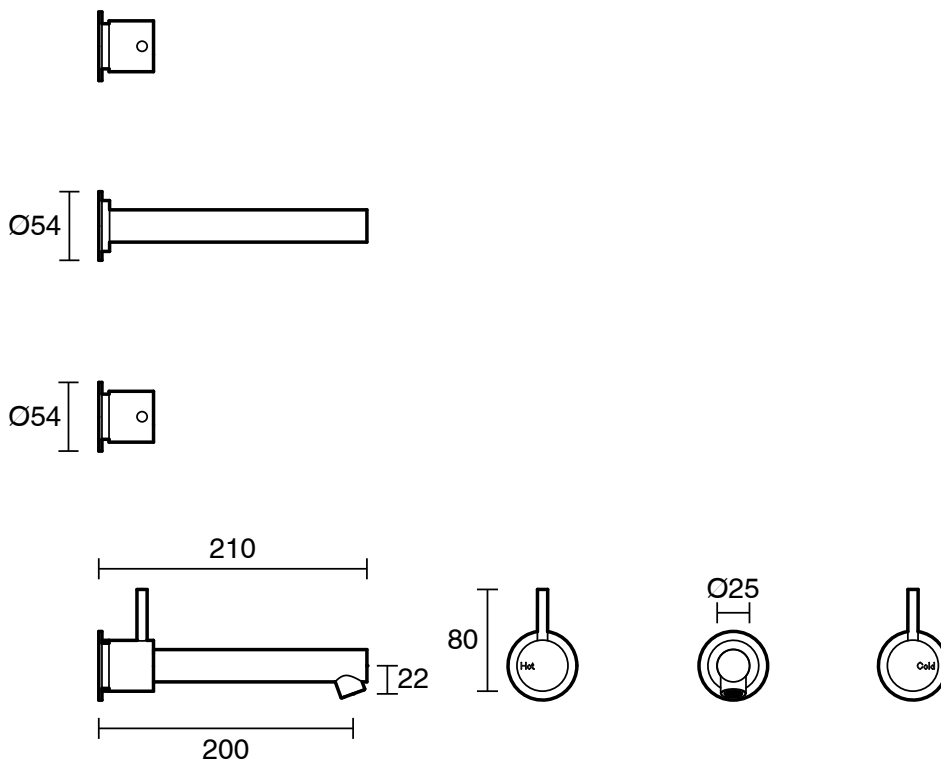

SUSSEX

Sussex Scala Bath Set 200mm LUX PVD Brushed Platinum Gold

2268294

SPECIFICATIONS

Recommended Use	Residential;Commercial
Colour Finish	Brushed Platinum Gold
Primary Material	DR Brass
Recommended Pressure Range	150 - 500 kPa as per AS3500
Max Continuous Working Temperature (deg C)	65
Min Continuous Working Temperature (deg C)	1

WARRANTY

Residential Use (Years)	40
Commercial Use (Years)	10

Please refer to Sussex Warranty page for full Terms and Conditions

Dimensions are nominal measurements only.

CLEANING RECOMMENDATIONS:

We recommend the use of soapy water or approved cleaners. This product should not be cleaned with abrasive materials. Damage caused by any improper treatment is not covered by the product warranty. Refer to Warranty Conditions

Disclaimer: Products in this specification manual must by regulation be installed by licensed and registered trade people. The manufacturer/distributor reserves the right to vary specifications or delete models from their range without prior notification. Dimensions are nominal measurements only. Dimensions and set-outs listed are correct at time of publication however the manufacturer/distributor takes no responsibility for printing errors.

Published 30/03/2026

To see the complete Sussex range go to www.reece.com.au