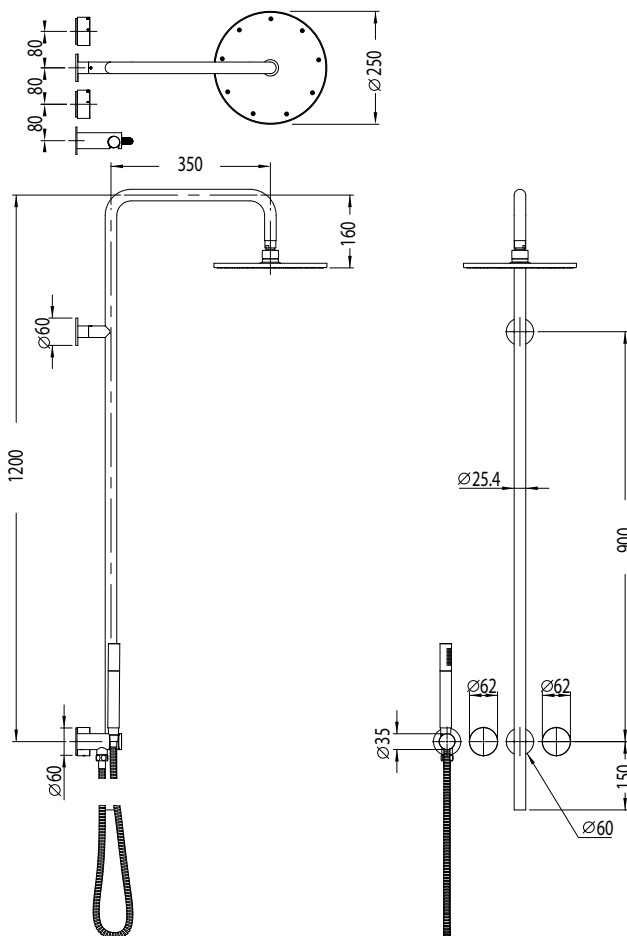

Milli Pure Progressive Shower/Mixer Column System with Handshower 250mm and Diamond Textured Handles (3*)

SPECIFICATIONS

Recommended Use	Domestic, Commercial, Hotel
Colour Variants	Chrome, Matte Black, Brushed Nickel, Brushed Gunmetal
Recommended Pressure Range	300 - 500Kpa
Max Continuous Working Pressure	500Kpa
Max Continuous Working Temperature	65 deg. C
Suitable for Storage Tank Hot Water	Yes
Suitable for Continuous Flow Hot Water	Yes
Suitable for Gravity Feed Hot Water	No

WARRANTY

Warranty - Domestic Use	15 Years
Spare Parts	1 Year
Labour	1 Year

Please refer to Warranty Page for full Terms and Conditions

Dimensions are nominal measurements only.

Disclaimer: Products in this specification manual must by regulation be installed by licensed and registered trade people. The manufacturer/distributor reserves the right to vary specifications or delete models from their range without prior notification. Dimensions are nominal measurements only. Dimensions and set-outs listed are correct at time of publication however the manufacturer/distributor takes no responsibility for printing errors.