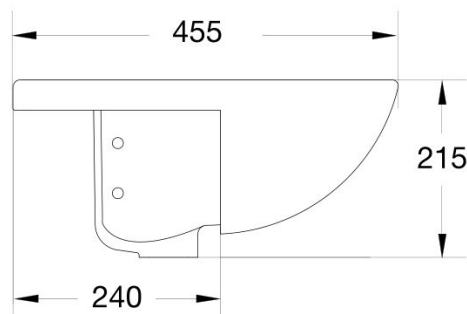

American Standard Studio Semi Recessed Basin 1 Tap Hole

SPECIFICATIONS	
Recommended Use	Domestic, Hotel & Commercial
Material	Vitreous China
Weight	10kg
Template	Supplied
Integrated Overflow	Yes
Tap Hole Availability	1 & 3 tap hole
Capacity	4.3 litres
Fixing	Fix to bench top using fixing clips (supplied) and silicone into place
Pug & Waste	Suits 32 x 40mm overflow waste (not supplied)
WARRANTY	
Warranty - Domestic Use	10 Years
Spare Parts & Labour	12 Months
<i>Please refer to Warranty Page for full Terms and Conditions</i>	

Dimensions are nominal measurements only.

Disclaimer: Products in this specification manual must by regulation be installed by licensed and registered trade people. The manufacturer/distributor reserves the right to vary specifications or delete models from their range without prior notification. Dimensions are nominal measurements only. Dimensions and set-outs listed are correct at time of publication however the manufacturer/distributor takes no responsibility for printing errors.