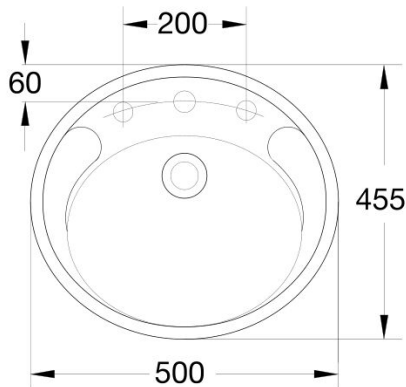

American Standard Studio Semi Recessed Basin 1 Tap Hole

SPECIFICATIONS	
Recommended Use	Domestic, Hotel & Commercial
Material	Vitreous China
Weight	10kg
Template	Supplied
Integrated Overflow	Yes
Tap Hole Availability	1 & 3 tap hole
Capacity	4.3 litres
Fixing	Fix to bench top using fixing clips (supplied) and silicone into place
Pug & Waste	Suits 32 x 40mm overflow waste (not supplied)
WARRANTY	
Warranty - Domestic Use	10 Years
Spare Parts & Labour	12 Months
<i>Please refer to Warranty Page for full Terms and Conditions</i>	

Dimensions are nominal measurements only.

Disclaimer: Products in this specification manual must by regulation be installed by licensed and registered trade people. The manufacturer/distributor reserves the right to vary specifications or delete models from their range without prior notification. Dimensions are nominal measurements only. Dimensions and set-outs listed are correct at time of publication however the manufacturer/distributor takes no responsibility for printing errors.