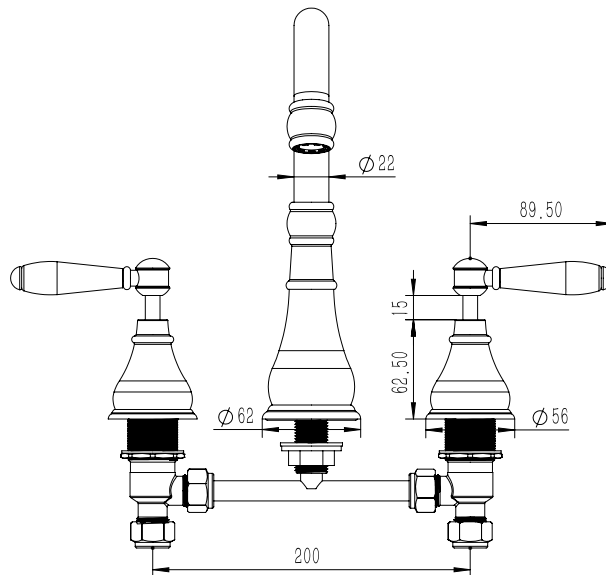

Milli Voir Basin Set Lever Handle with Porcelain Handles Chrome (5 Star)

2265271

SPECIFICATIONS

Recommended Use	Domestic, hotel and commercial
Colour	Chrome
Material	DR Brass
Recommended Pressure Range	150 - 500 kPa
Max Continuous Working Pressure	500 kPa
Max Continuous Working Temperature	80 deg C
Suitable for Storage Tank Hot Water	Yes
Suitable for Continuous Flow Hot Water	Yes
Suitable for Gravity Feed Hot Water	No

WARRANTY

Warranty - Domestic Use	15 Years
Spare Parts & Labour	12 Months

Please refer to Warranty Page for full Terms and Conditions

Dimensions are nominal measurements only.

CLEANING RECOMMENDATIONS:

We recommend the use of soapy water or approved cleaners. This product should not be cleaned with abrasive materials. Damage caused by any improper treatment is not covered by the product warranty. Refer to Warranty Conditions

Disclaimer: Products in this specification manual must by regulation be installed by licensed and registered trade people. The manufacturer/distributor reserves the right to vary specifications or delete models from their range without prior notification. Dimensions are nominal measurements only. Dimensions and set-outs listed are correct at time of publication however the manufacturer/distributor takes no responsibility for printing errors.

Published 01/06/2020

To see the complete Milli range go to www.reece.com.au