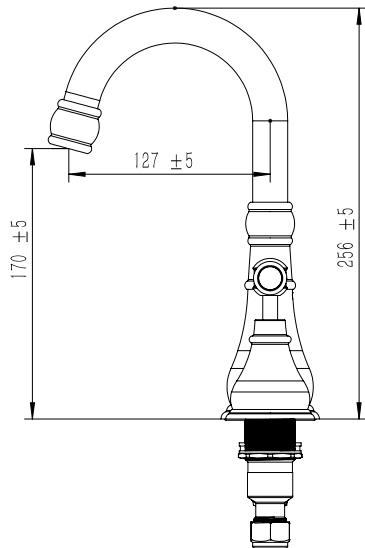

Milli Voir Basin Set Lever Handle with Porcelain Handles Chrome (5 Star)

2265271

SPECIFICATIONS

Recommended Use	Domestic, hotel and commercial
Colour	Chrome
Material	DR Brass
Recommended Pressure Range	150 - 500 kPa
Max Continuous Working Pressure	500 kPa
Max Continuous Working Temperature	80 deg C
Suitable for Storage Tank Hot Water	Yes
Suitable for Continuous Flow Hot Water	Yes
Suitable for Gravity Feed Hot Water	No

WARRANTY

Warranty - Domestic Use	15 Years
Spare Parts & Labour	12 Months

Please refer to Warranty Page for full Terms and Conditions

Dimensions are nominal measurements only.

CLEANING RECOMMENDATIONS:

We recommend the use of soapy water or approved cleaners. This product should not be cleaned with abrasive materials. Damage caused by any improper treatment is not covered by the product warranty. Refer to Warranty Conditions

Disclaimer: Products in this specification manual must by regulation be installed by licensed and registered trade people. The manufacturer/distributor reserves the right to vary specifications or delete models from their range without prior notification. Dimensions are nominal measurements only. Dimensions and set-outs listed are correct at time of publication however the manufacturer/distributor takes no responsibility for printing errors.

Published 01/06/2020

To see the complete Milli range go to www.reece.com.au