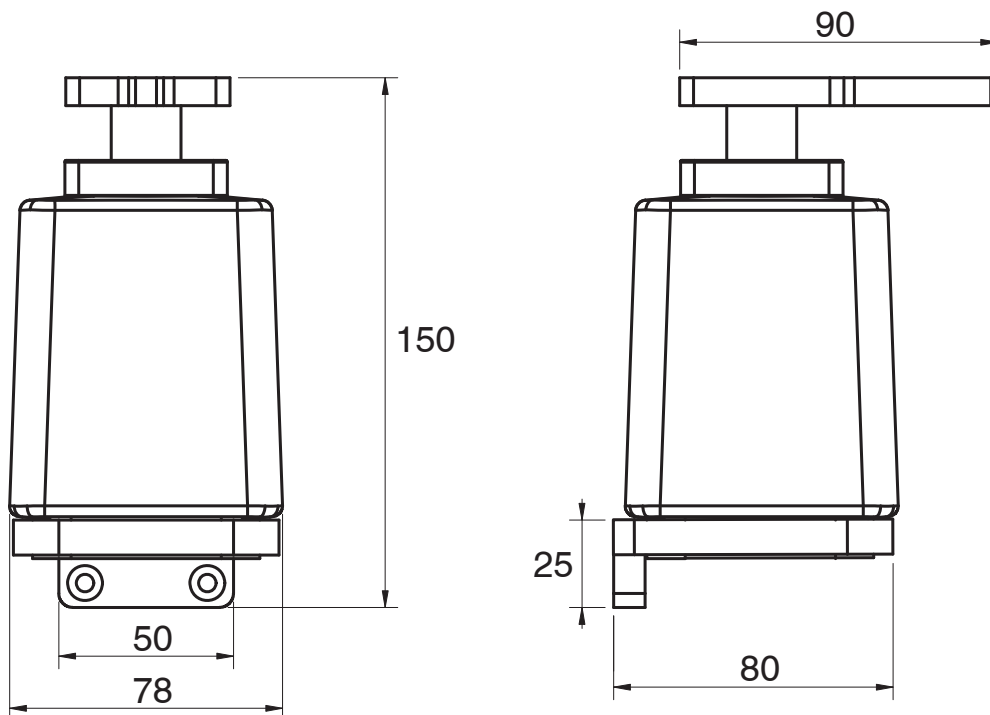

Milli Glance Wall Mount Soap Dispenser Chrome

9504291

SPECIFICATIONS

Recommended Use	Domestic, Hotel & Commercial
Colour	Chrome / Glass

WARRANTY

Replacement Only - Domestic Use 15 Years

Please refer to Warranty Page for full Terms and Conditions

Disclaimer: Products in this specification manual must by regulation be installed by licensed and registered trade people. The manufacturer/distributor reserves the right to vary specifications or delete models from their range without prior notification. Dimensions are nominal measurements only. Dimensions and set-outs listed are correct at time of publication however the manufacturer/distributor takes no responsibility for printing errors.