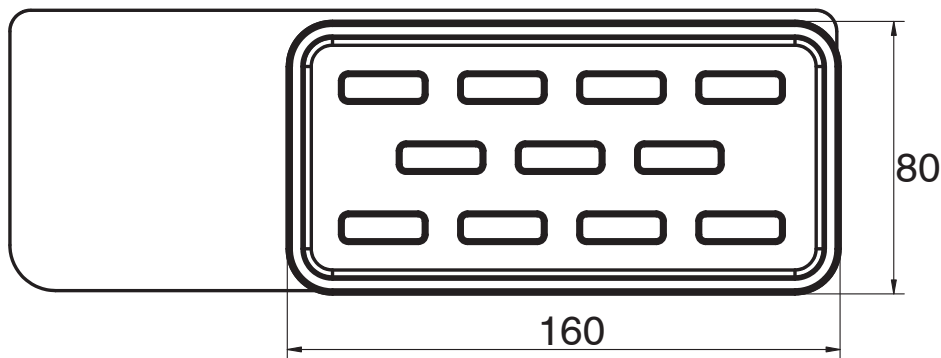

Milli Glance Wall Mount Soap Dish with Shelf Black

9504296

SPECIFICATIONS

Recommended Use	Domestic, Hotel & Commercial
Colour	Matte Black / Glass

WARRANTY

Replacement Only - Domestic Use	15 Years

Please refer to Warranty Page for full Terms and Conditions

Dimensions are nominal measurements only.

CLEANING RECOMMENDATIONS:

We recommend the use of soapy water or approved cleaners. This product should not be cleaned with abrasive materials. Damage caused by any improper treatment is not covered by the product warranty. Refer to Warranty Conditions

Disclaimer: Products in this specification manual must by regulation be installed by licensed and registered trade people. The manufacturer/distributor reserves the right to vary specifications or delete models from their range without prior notification. Dimensions are nominal measurements only. Dimensions and set-outs listed are correct at time of publication however the manufacturer/distributor takes no responsibility for printing errors.

Published 07/07/2022

To see the complete Milli range go to www.reece.com.au