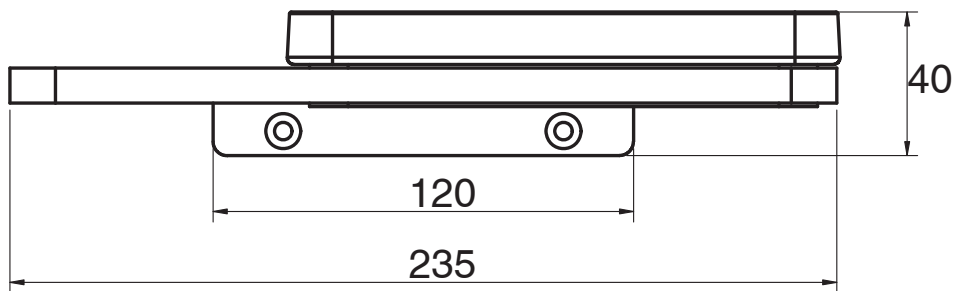

Milli Glance Wall Mount Soap Dish with Shelf Black

9504296

SPECIFICATIONS

Recommended Use	Domestic, Hotel & Commercial
Colour	Matte Black / Glass

WARRANTY

Replacement Only - Domestic Use	15 Years

Please refer to Warranty Page for full Terms and Conditions

Dimensions are nominal measurements only.

CLEANING RECOMMENDATIONS:

We recommend the use of soapy water or approved cleaners. This product should not be cleaned with abrasive materials. Damage caused by any improper treatment is not covered by the product warranty. Refer to Warranty Conditions

Disclaimer: Products in this specification manual must by regulation be installed by licensed and registered trade people. The manufacturer/distributor reserves the right to vary specifications or delete models from their range without prior notification. Dimensions are nominal measurements only. Dimensions and set-outs listed are correct at time of publication however the manufacturer/distributor takes no responsibility for printing errors.

Published 07/07/2022

To see the complete Milli range go to www.reece.com.au