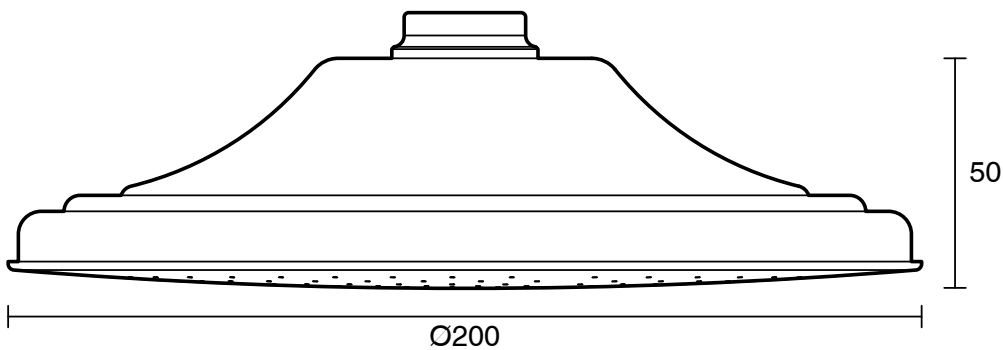

KADO

Kado Era Shower Rose Only 200mm Brass Gold (4 Star)

4200387

SPECIFICATIONS

Recommended Use	Domestic, Hotel & Commercial
Colour	Brass Gold
Finish	Polished
Material	DR Brass
Recommended Pressure Range	150 - 500 kPa
Maximum Continuous Working Temperature	80 deg C
Suitable for Storage Tank Hot Water	Yes
Suitable for Continuous Flow Hot Water	Yes
Suitable for Gravity Feed Hot Water	No

WARRANTY

Warranty - Domestic Use	10 Years
Spare Parts & Labour	12 Months

Please refer to Warranty Page for full Terms and Conditions