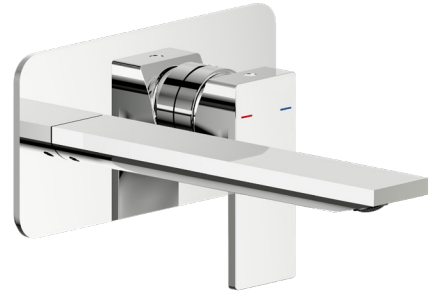

Dimensions are nominal measurements only.

CLEANING RECOMMENDATIONS:

We recommend the use of soapy water or approved cleaners. This product should not be cleaned with abrasive materials. Damage caused by any improper treatment is not covered by the product warranty. Refer to Warranty Conditions

Disclaimer: Products in this specification manual must by regulation be installed by licensed and registered trade people. The manufacturer/distributor reserves the right to vary specifications or delete models from their range without prior notification. Dimensions are nominal measurements only. Dimensions and set-outs listed are correct at time of publication however the manufacturer/distributor takes no responsibility for printing errors.

Published 18/06/2021

To see the complete Milli range go to www.reece.com.au