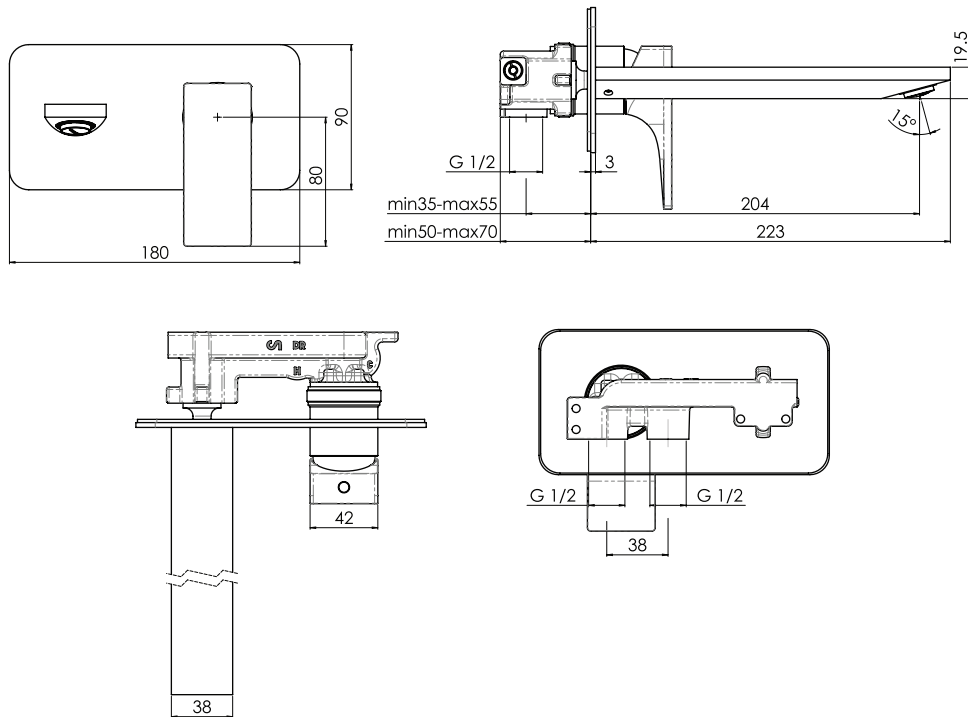

Dimensions are nominal measurements only.

CLEANING RECOMMENDATIONS:

We recommend the use of soapy water or approved cleaners. This product should not be cleaned with abrasive materials. Damage caused by any improper treatment is not covered by the product warranty. Refer to Warranty Conditions

Disclaimer: Products in this specification manual must by regulation be installed by licensed and registered trade people. The manufacturer/distributor reserves the right to vary specifications or delete models from their range without prior notification. Dimensions are nominal measurements only. Dimensions and set-outs listed are correct at time of publication however the manufacturer/distributor takes no responsibility for printing errors.

Published 18/06/2021

To see the complete Milli range go to www.reece.com.au