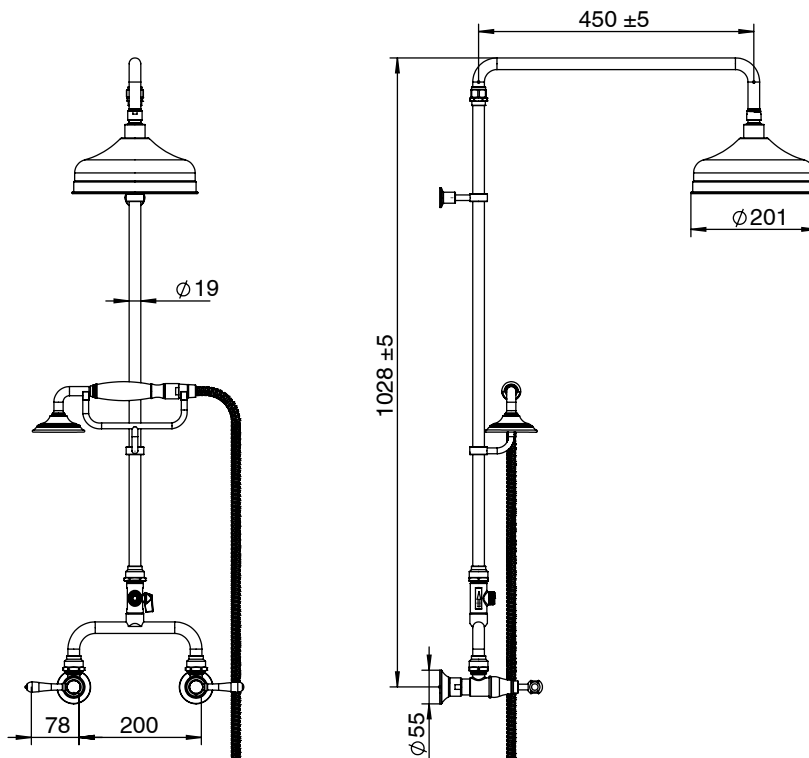

Milli Monument Edit Exposed Twin Telephone Shower Set Lever Brushed Gold (3 Star)

2266232

SPECIFICATIONS	
Recommended Use	Domestic, Hotel & Commercial
Colour	Brushed Gold
Material	DR Brass
Recommended Pressure Range	150 - 500 kPa
Maximum Continuous Working Temperature	80 deg C
Suitable for Storage Tank Hot Water	Yes
Suitable for Continuous Flow Hot Water	Yes
Suitable for Gravity Feed Hot Water	No
WARRANTY	
Warranty - Domestic Use	15 Years
Spare Parts & Labour	12 Months
<i>Please refer to Warranty Page for full Terms and Conditions</i>	