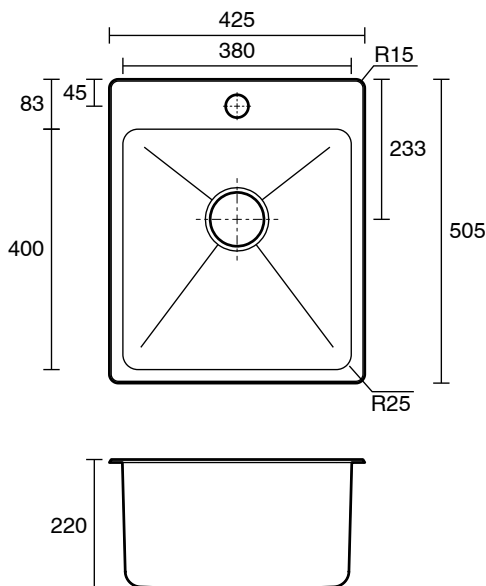

Dimensions are nominal measurements only.

CLEANING RECOMMENDATIONS:

We recommend the use of soapy water or approved cleaners. This product should not be cleaned with abrasive materials. Damage caused by any improper treatment is not covered by the product warranty. Refer to Warranty Conditions

Disclaimer: Products in this specification manual must by regulation be installed by licensed and registered trade people. The manufacturer/distributor reserves the right to vary specifications or delete models from their range without prior notification. Dimensions are nominal measurements only. Dimensions and set-outs listed are correct at time of publication however the manufacturer/distributor takes no responsibility for printing errors.

Published 04/07/2024

To see the complete Memo range go to www.reece.com.au