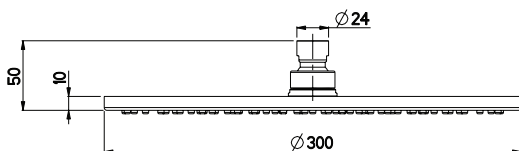

Nikles Techno Brass Shower Head 300mm (3*)

SPECIFICATIONS

Recommended Use	Domestic, Hotel & Commercial
Colour	Chrome
Recommended Pressure Range	150 - 500kPa
Max Continuous Working Pressure	500kPa
Max Continuous Working Temperature	60°C
Recommended Temperature	40°C
Suitable for Storage Tank Hot Water	Yes
Suitable for Continuous Flow Hot Water	Yes
Suitable for Gravity Feed Hot Water	No

Hot and Cold water inlet pressure should be equal

WARRANTY

Warranty - Domestic Use	15 Years
Spare Parts & Labour	12 Months

Please refer to Warranty Page for full Terms and Conditions

Dimensions are nominal measurements only.

Disclaimer: Products in this specification manual must by regulation be installed by licensed and registered trade people. The manufacturer/distributor reserves the right to vary specifications or delete models from their range without prior notification. Dimensions are nominal measurements only. Dimensions and set-outs listed are correct at time of publication however the manufacturer/distributor takes no responsibility for printing errors.

Published 21/11/2018

To see the complete Nikles range go to www.reece.com.au/bathrooms