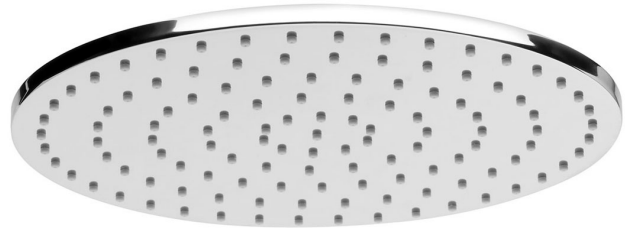

Nikles Techno Brass Shower Head 300mm (3*)

SPECIFICATIONS

Recommended Use	Domestic, Hotel & Commercial
Colour	Chrome
Recommended Pressure Range	150 - 500kPa
Max Continuous Working Pressure	500kPa
Max Continuous Working Temperature	60°C
Recommended Temperature	40°C
Suitable for Storage Tank Hot Water	Yes
Suitable for Continuous Flow Hot Water	Yes
Suitable for Gravity Feed Hot Water	No

Hot and Cold water inlet pressure should be equal

WARRANTY

Warranty - Domestic Use	15 Years
Spare Parts & Labour	12 Months

Please refer to Warranty Page for full Terms and Conditions

Dimensions are nominal measurements only.