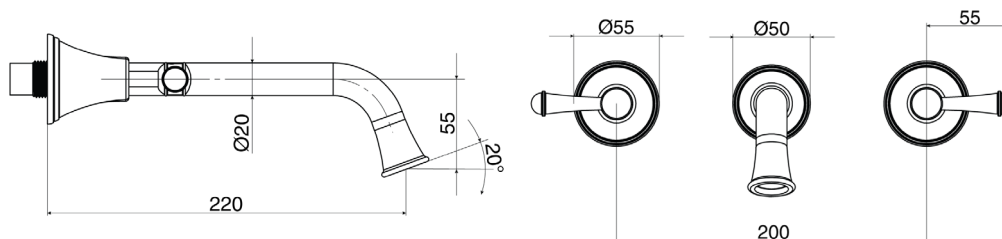

Posh Canterbury Wall Basin Set 220mm Lever Handles Chrome (4 Star)

9509385

SPECIFICATIONS

Recommended Use	Domestic;Hotel;Commercial
Colour Finish	Polished Chrome
Primary Material	DR Brass
Recommended Pressure Range	150 - 500 kPa as per AS3500
Max Continuous Working Temperature (deg C)	80
Min Continuous Working Temperature (deg C)	5
Hot Water Unit Suitability	Storage Tank;Continuous Flow

WARRANTY

Warranty - Domestic Use (Years)	10
Spare Parts & Labour (Years)	1

Please refer to Warranty Page for full Terms and Conditions