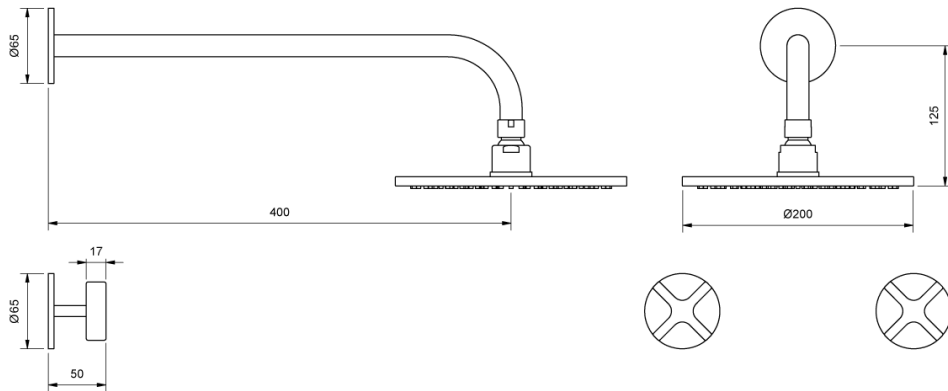

Milli Exo Shower Set Brushed Nickel (3 Star)

2299087

SPECIFICATIONS

Recommended Use	Domestic, Hotel & Commercial
Colour	Brushed Nickel
Finish	Brushed
Body Material	Electroplated Brass
Recommended Pressure Range	150 - 500 kPa
Maximum Continuous Working Temperature	80 deg C
Suitable for Storage Tank Hot Water	Yes
Suitable for Continuous Flow Hot Water	Yes
Suitable for Gravity Feed Hot Water	No

WARRANTY

Warranty - Domestic Use	15 Years
Spare Parts & Labour	5 Years

Please refer to Warranty Page for full Terms and Conditions

Dimensions are nominal measurements only.

CLEANING RECOMMENDATIONS:

We recommend the use of soapy water or approved cleaners. This product should not be cleaned with abrasive materials. Damage caused by any improper treatment is not covered by the product warranty. Refer to Warranty Conditions

Disclaimer: Products in this specification manual must by regulation be installed by licensed and registered trade people. The manufacturer/distributor reserves the right to vary specifications or delete models from their range without prior notification. Dimensions are nominal measurements only. Dimensions and set-outs listed are correct at time of publication however the manufacturer/distributor takes no responsibility for printing errors.

Published 30/09/2022

To see the complete Milli range go to www.reece.com.au