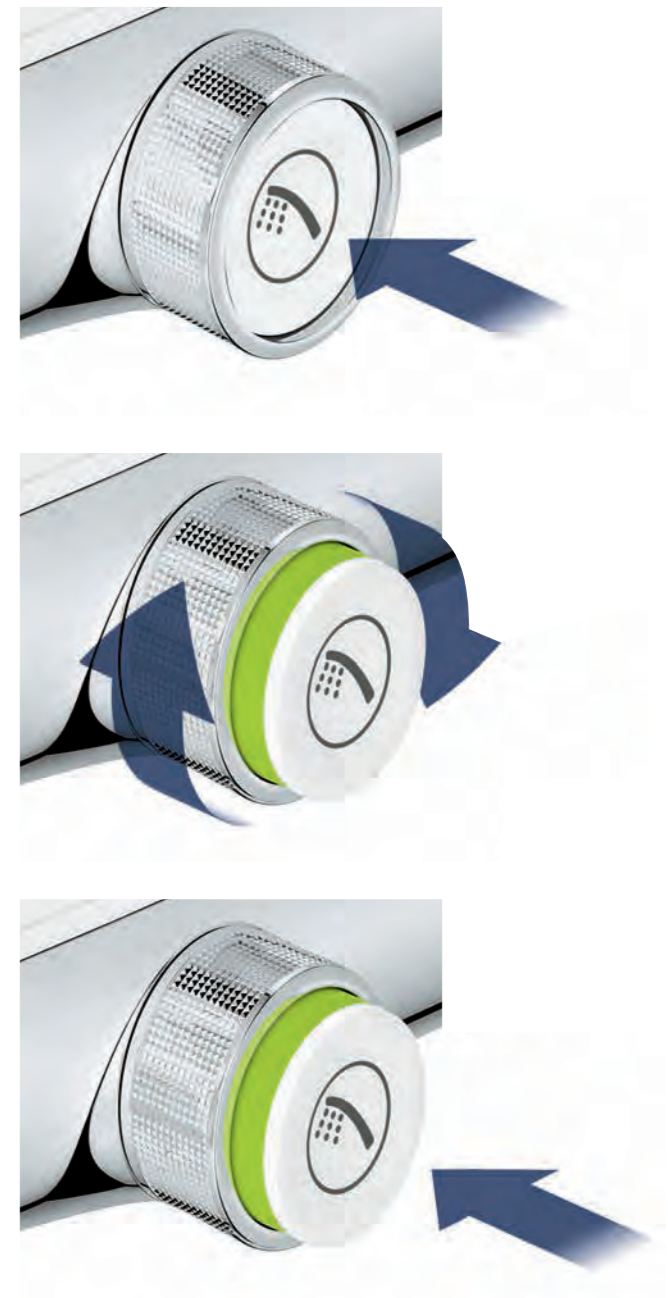

GROHE SMARTCONTROL PUSH, TURN, SHOWER

What do we mean by SmartControl? It's when you can effortlessly influence every aspect of your shower, leaving you free to simply relish the moment. SmartControl is the intuitive control over temperature, water flow and different spray patterns, all happening without a moment's thought, to simply deliver your perfect shower experience.

GROHE SmartControl Concealed: hidden technology, installed behind the wall for a clean, minimalistic look and more freedom of space. It comes in two different shapes round or square.

GROHE SmartControl Exposed: designed to make a statement in your bathroom, GROHE SmartControl exposed can be installed with minimum fuss for maximum effect.

And showering with GROHE SmartControl is even smarter... the innovative GROHE SmartControl technology offers spray selection and volume adjustment in one. Turn the GROHE ProGrip handle and alter the water flow to get just the right amount. Your preferred volume setting is set – perfect for a short shower pause or for your next shower. Smooth and intuitive controls, operated directly from the main shower unit, mean operation is simple and easy for the entire family. Now that's smart.