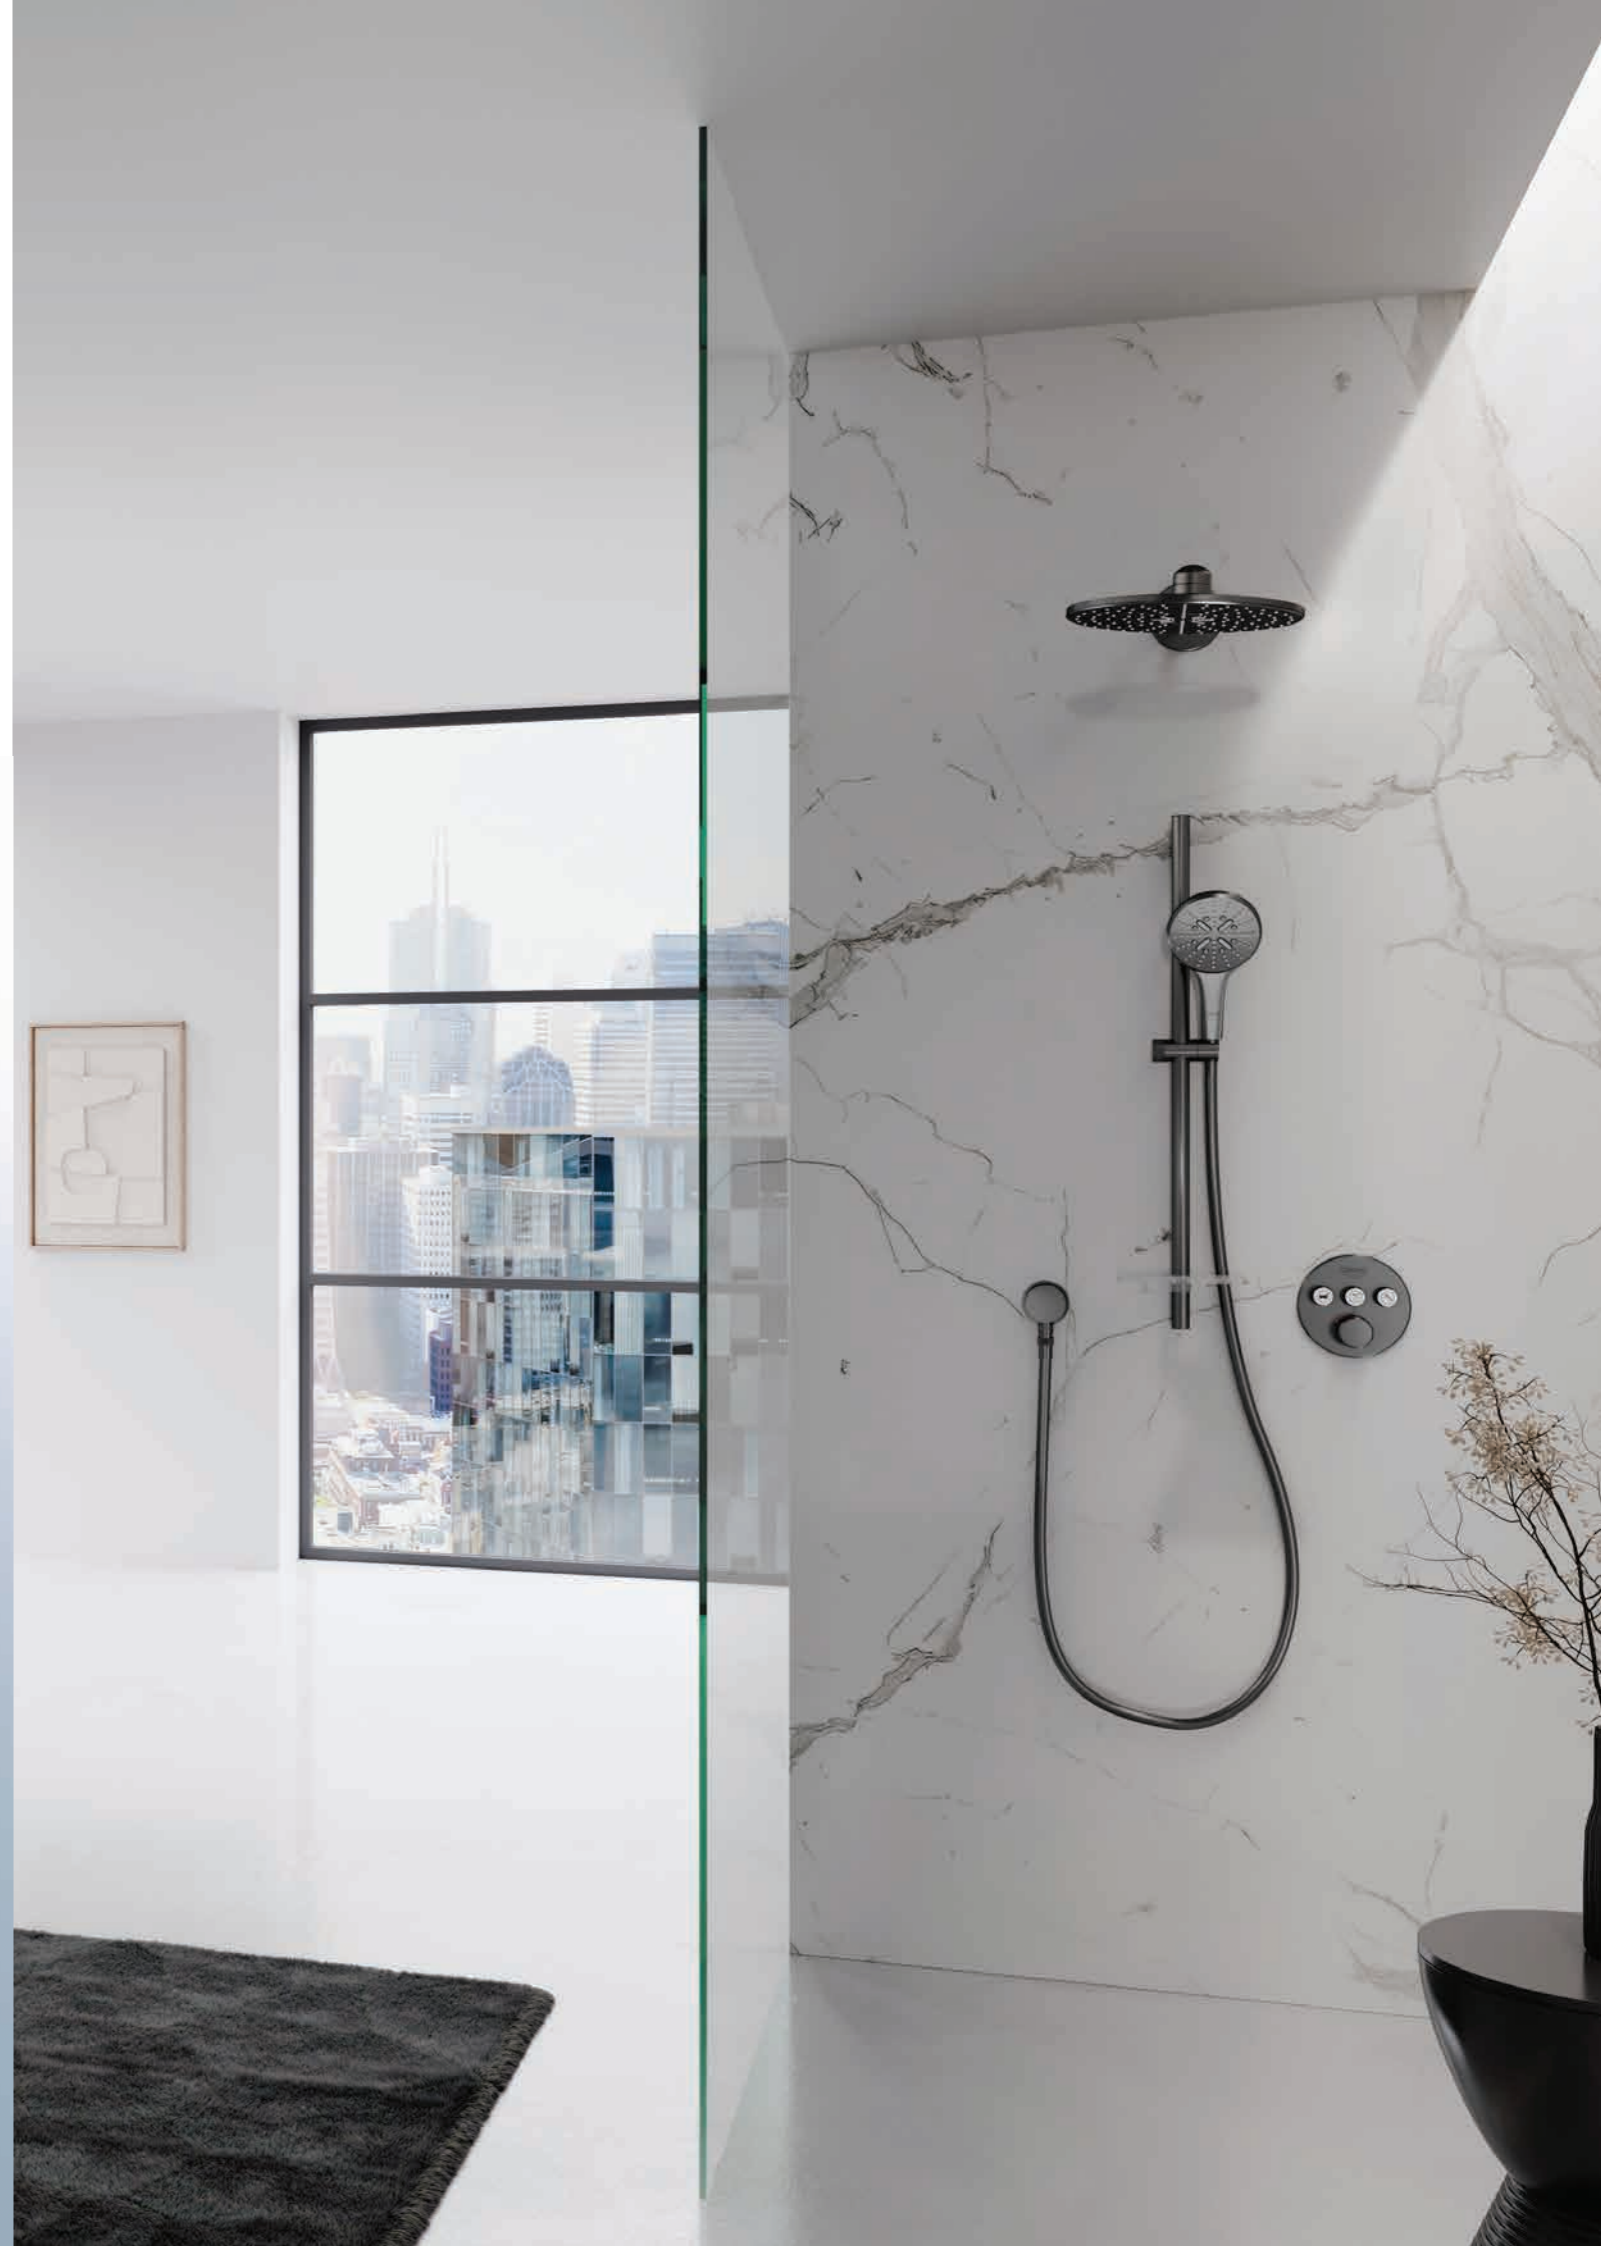

36 471 000
Touchless basin tap (battery operated)

GROHE ACCESSORIES WIDE VARIETY

Functional details. Many GROHE bathroom collections include a range of coordinated accessories, which reflects the design details and core values of the collection. Decorative and practical in equal measure – accessories afford the luxury of creating a cohesive bathing space.