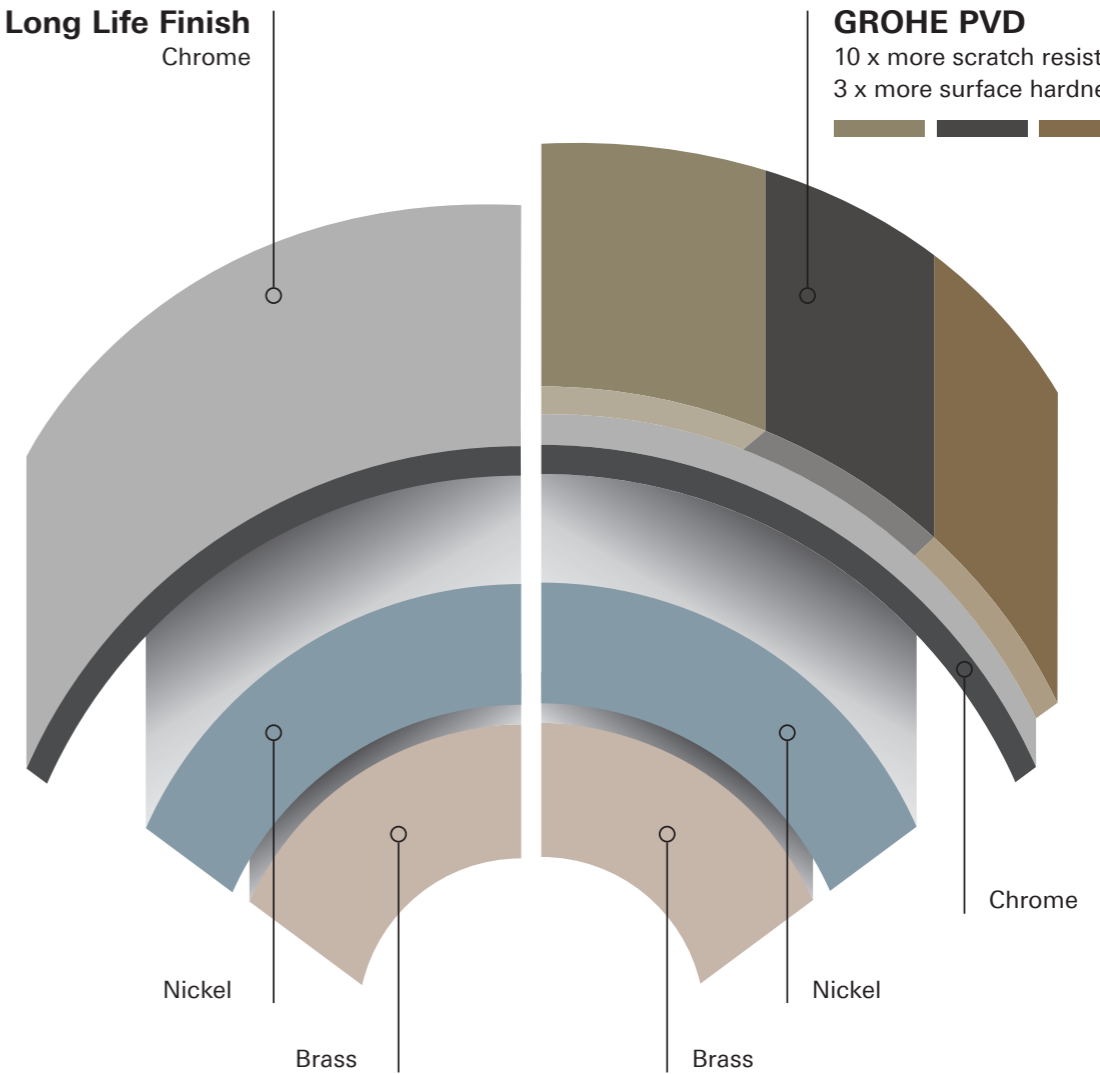

where surfaces ought to last for a long time, excellent, highly resistant finishes distinguish good products from great ones. GROHE's aspiration to always produce only the best drove us to choose a special technology that assures, not simply the best, most brilliant colours, but a durable coating of the highest quality. Our aim: to offer our consumers longlasting water enjoyment. Next to the resistance of the material, it was also about the look of the colour itself: we wanted to make Brushed Hard Graphite as dark grey as possible and give our golden finishes the brilliance they deserve. That was the task for our technology team. In close collaboration with the GROHE design team, they achieved exceptional results working with a great new technology: PVD.

GROHE Long Life Finish
Chrome

GROHE PVD
10 x more scratch resistant
3 x more surface hardness