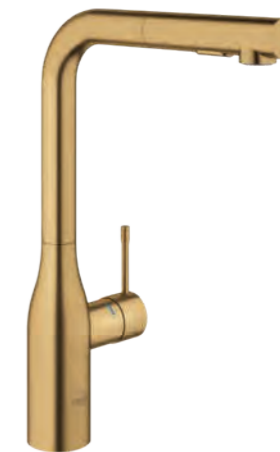

NEW COLOURS

Sink not available in Australia

KITCHEN

30 372 EN0
30 372 A00
30 372 GN0
 Essence New Sink Mixer Gooseneck
 WELS 4 star, 7.5 ltrs/mi

30 371 EN0
30 371 A00
30 371 GN0
 Essence New Sink Mixer high spout
 With pull out dual spray
 WELS 6 star, 4.5 ltrs/mi

ACCESSORIES

40 364 EN1
40 364 A01
40 364 GN1
 Essentials Robe hook

40 688 EN1
40 688 A01
40 688 GN1
 Essentials Towel Rail 450mm

40 366 EN1
40 366 A01
40 366 GN1
 Essentials Towel Rail 600mm

40 386 EN1
40 386 A01
40 386 GN1
 Essentials Towel Rail 800mm