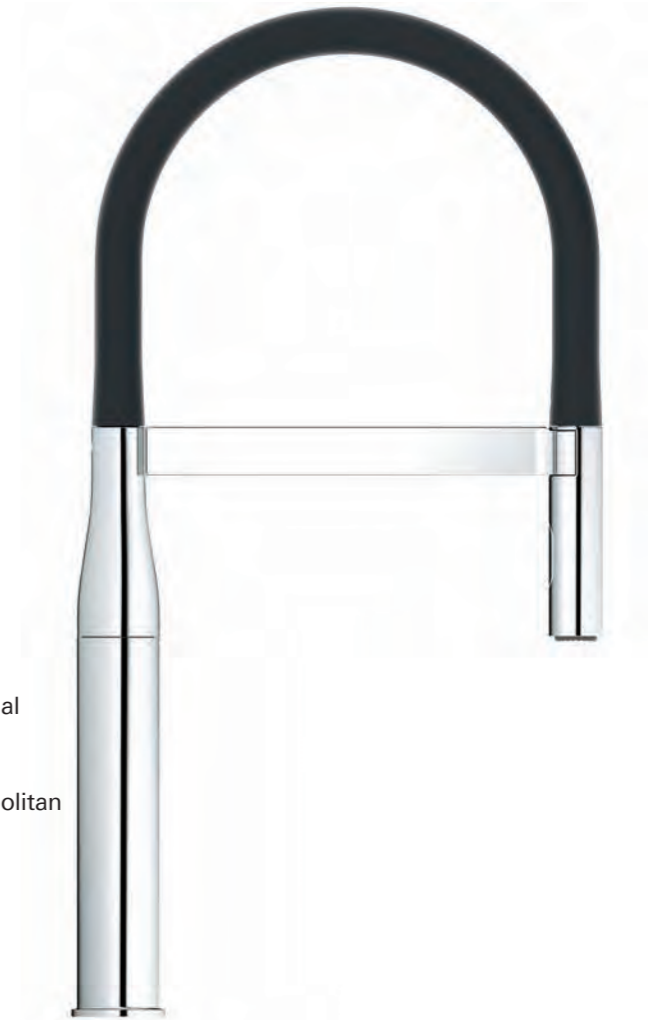

54 KITCHEN

- 56 Essence Professional
- 58 Essence New
- 59 Concetto
- 60 Eurosmart Cosmopolitan
- 61 Eurosmart New
- 62 Swift