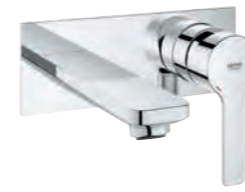

29 135 001 + 23 842 000
Wall mounted Basin Mixer set M size
+ separate concealed body
Projection: 149mm
WELS 5 stars, 6 ltrs/min