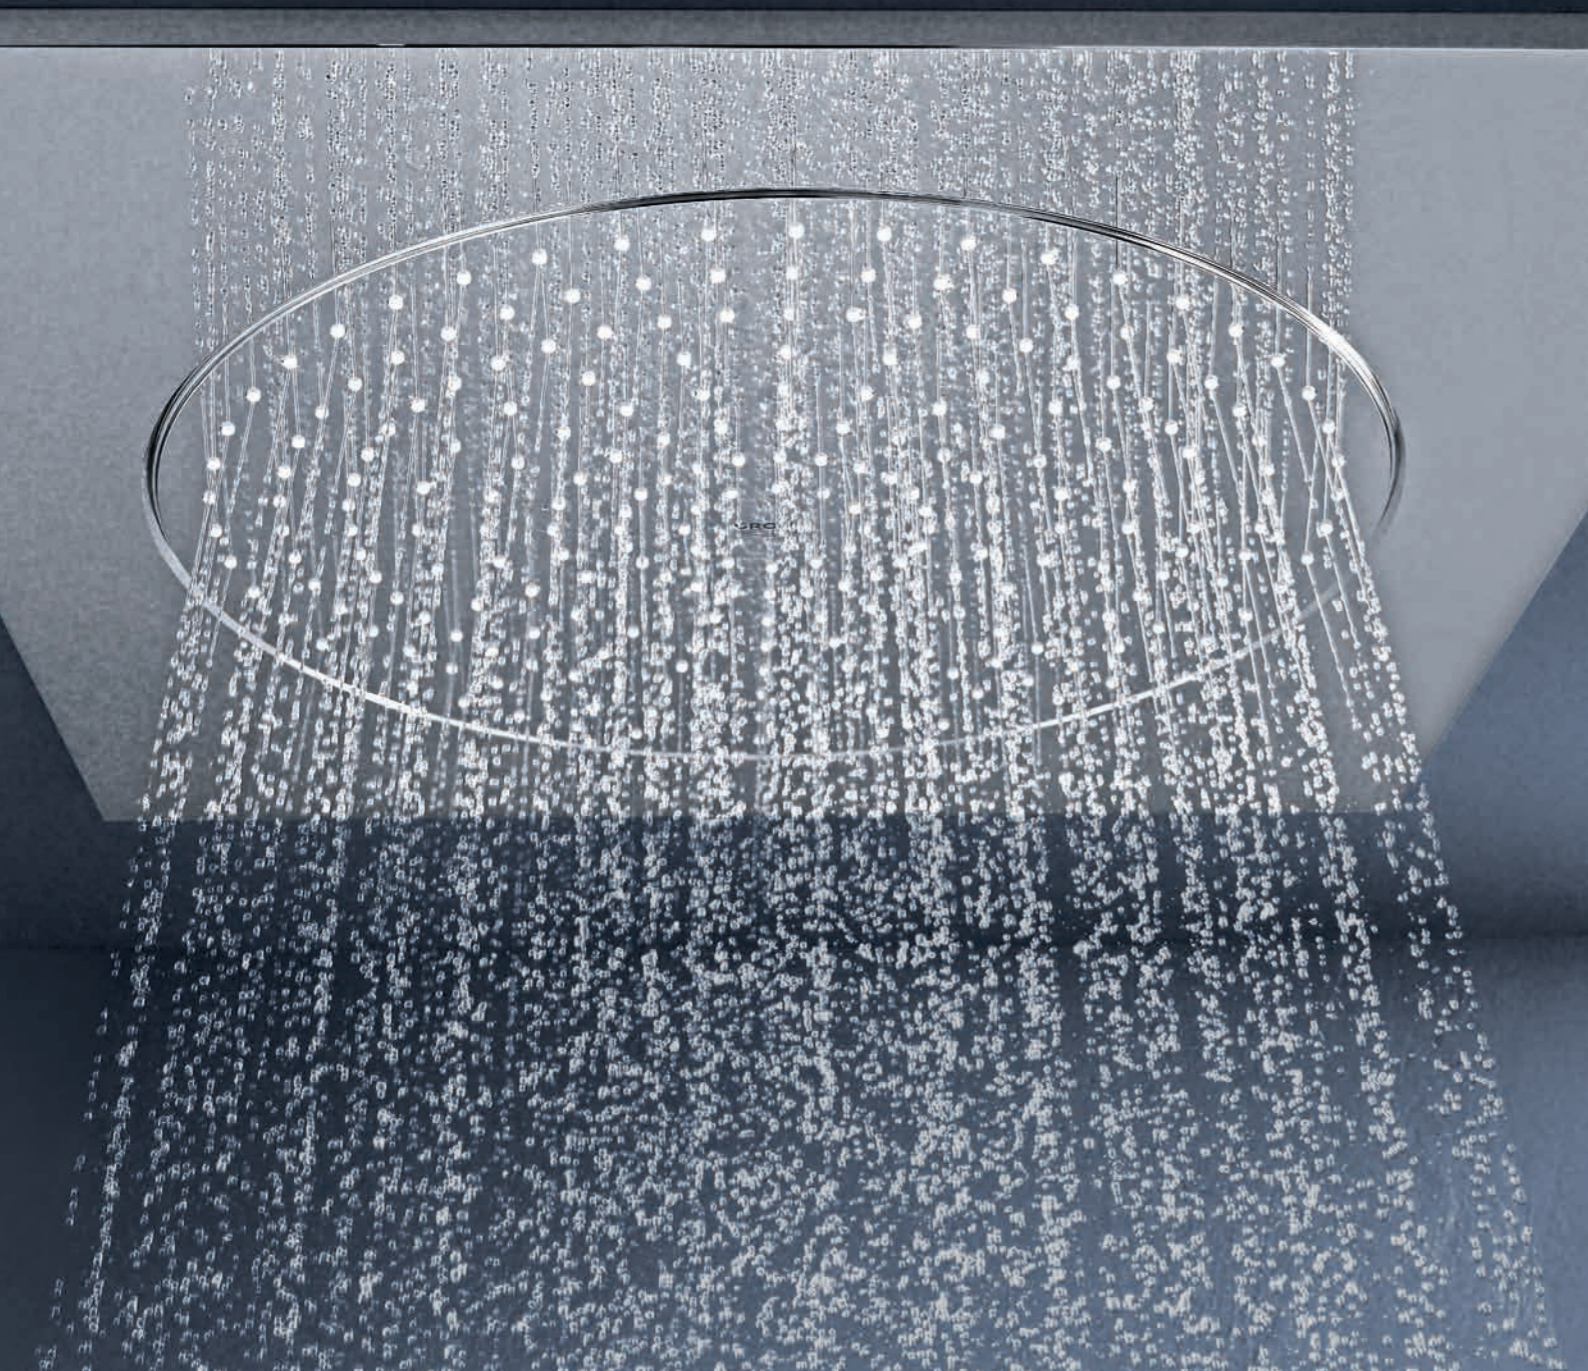

26 484 000
 Rough-In kit for overhead shower

GROHE
 Long-Life Finish®

GROHE
 DreamSpray®

DISCOVER OUR RANGE OF OVERHEAD SHOWERS

Round or square? Large or small? Wall or ceiling-mounted?

GROHE overhead showers come in all shapes and sizes to match your design and budget requirements. All designs feature GROHE DreamSpray® technology for a luxurious full spray and unbeatable showering enjoyment, while SpeedClean shower nozzles prevent the build-up of limescale.

Available on all Rainshower® metal overhead showers, our new and improved GROHE PureRain Spray has 50% larger and softer droplets for a more luxurious showering experience. With GROHE DropStop function, overhead showers no longer drip after you have left the shower.