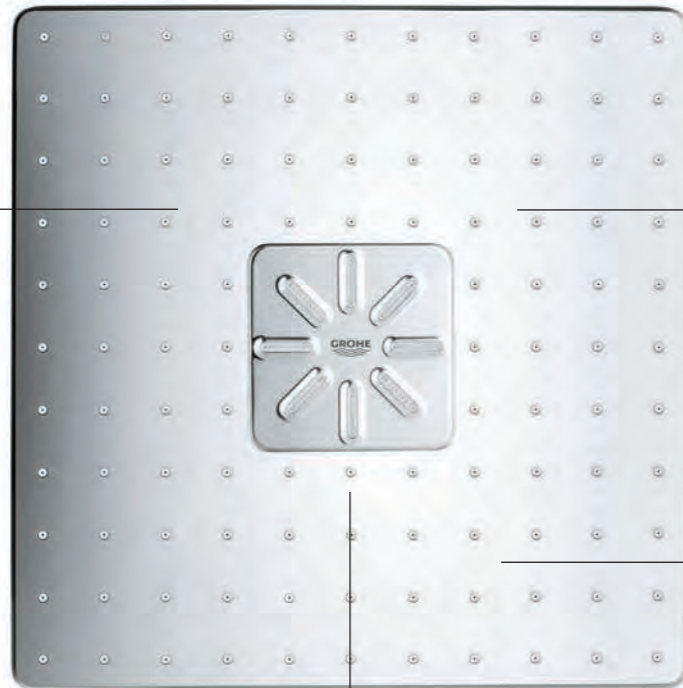

RAINSHOWER 310 SMARTACTIVE YOUR NEW FAVOURITE SHOWER EXPERIENCE

The Rainshower 310 SmartActive has so much to offer that it's hard to know where to begin. Slim and minimalistic, it fits in every bathroom with its modern cosmopolitan look. Showering becomes a pleasure to look forward to every day, thanks to the generous proportions of the showerhead plus two different

shower patterns that allow you to choose between a soft and soothing GROHE PureRain spray and the new stimulating GROHE ActiveRain – or a combination of both. Together with SmartControl Concealed the Rainshower 310 SmartActive round or square offers the perfect match.

GROHE PureRain
spray for a soft,
refreshing shower

GROHE StarLight
chrome plated
spray plate

Improved
SpeedClean nozzles

GROHE ActiveRain to wash out
shampoo and revitalise skin and scalp –
distinguished by a different nozzle shape