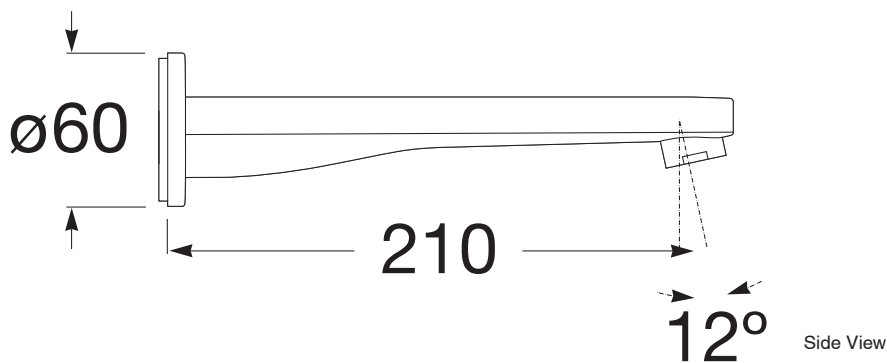

Roca Escuadra Bath Outlet 220mm Chrome

SPECIFICATIONS	
Recommended Use	Domestic, Hotel & Commercial
Colour	Chrome
Recommended Pressure Range	150 - 500 kPA
Max Continuous Working Temperature	80°C
WARRANTY	
Warranty - Domestic Use	7 Years
Spare Parts & Labour	12 Months
<i>Please refer to Warranty Page for full Terms and Conditions</i>	

Dimensions are nominal measurements only.

Disclaimer: Products in this specification manual must by regulation be installed by licensed and registered trade people. The manufacturer/distributor reserves the right to vary specifications or delete models from their range without prior notification. Dimensions are nominal measurements only. Dimensions and set-outs listed are correct at time of publication however the manufacturer/distributor takes no responsibility for printing errors.