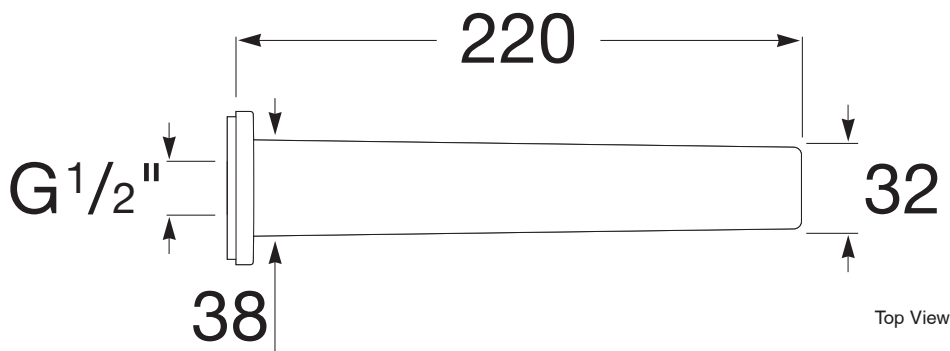

Roca Escuadra Bath Outlet 220mm Chrome

SPECIFICATIONS	
Recommended Use	Domestic, Hotel & Commercial
Colour	Chrome
Recommended Pressure Range	150 - 500 kPA
Max Continuous Working Temperature	80°C
WARRANTY	
Warranty - Domestic Use	7 Years
Spare Parts & Labour	12 Months
<i>Please refer to Warranty Page for full Terms and Conditions</i>	

Dimensions are nominal measurements only.

Disclaimer: Products in this specification manual must by regulation be installed by licensed and registered trade people. The manufacturer/distributor reserves the right to vary specifications or delete models from their range without prior notification. Dimensions are nominal measurements only. Dimensions and set-outs listed are correct at time of publication however the manufacturer/distributor takes no responsibility for printing errors.