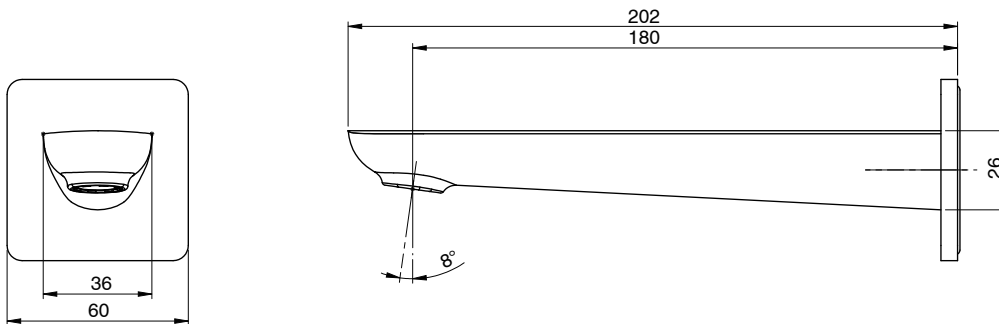

Milli Glance Wall Bath Outlet 180mm Brushed Nickel

2285954

SPECIFICATIONS

Recommended Use	Domestic, Hotel & Commercial
Colour	Brushed Nickel
Finish	Brushed
Material	DR Brass
Recommended Pressure Range	150 - 500 kPa
Maximum Continuous Working Temperature	65 deg C
Suitable for Storage Tank Hot Water	Yes
Suitable for Continuous Flow Hot Water	Yes
Suitable for Gravity Feed Hot Water	No

WARRANTY

Warranty - Domestic Use	15 Years
Spare Parts & Labour	12 Months

Please refer to Warranty Page for full Terms and Conditions

Dimensions are nominal measurements only.

CLEANING RECOMMENDATIONS:

We recommend the use of soapy water or approved cleaners. This product should not be cleaned with abrasive materials. Damage caused by any improper treatment is not covered by the product warranty. Refer to Warranty Conditions

Disclaimer: Products in this specification manual must by regulation be installed by licensed and registered trade people. The manufacturer/distributor reserves the right to vary specifications or delete models from their range without prior notification. Dimensions are nominal measurements only. Dimensions and set-outs listed are correct at time of publication however the manufacturer/distributor takes no responsibility for printing errors.

Published 13/07/2022

To see the complete Milli range go to www.reece.com.au

WaterMark
AS/NZS 3718
WMK25986